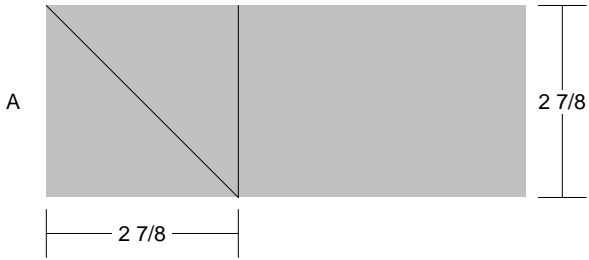

# Rose Trellis

**Rose Trellis**  
Pattern for 8.00x8.00 block  
Key Block (43/100 actual size)

# Rose Trellis

Pattern for 8.00x8.00 block  
Key Block (31/100 actual size)

## Cutting Diagrams