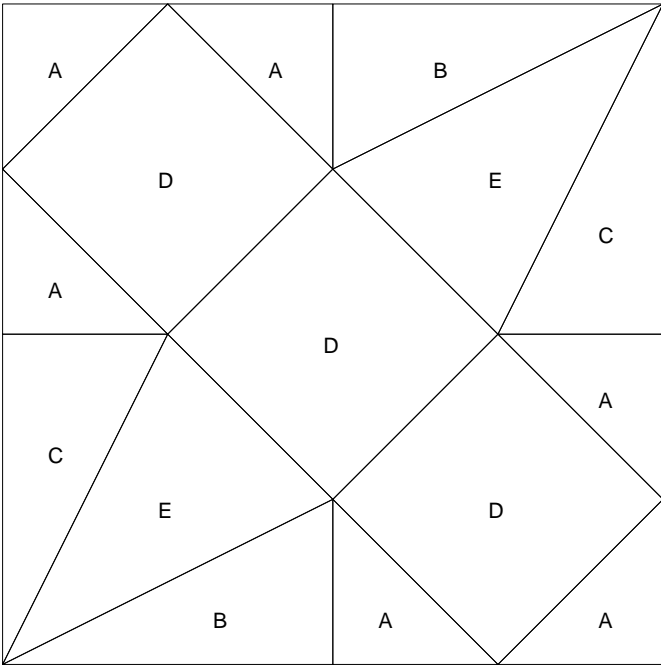

# Rose Trellis

**Rose Trellis**  
Pattern for 8.00x8.00 block  
Key Block (43/100 actual size)

# Rose Trellis

Pattern for 8.00x8.00 block  
Key Block (31/100 actual size)

## Cutting Diagrams