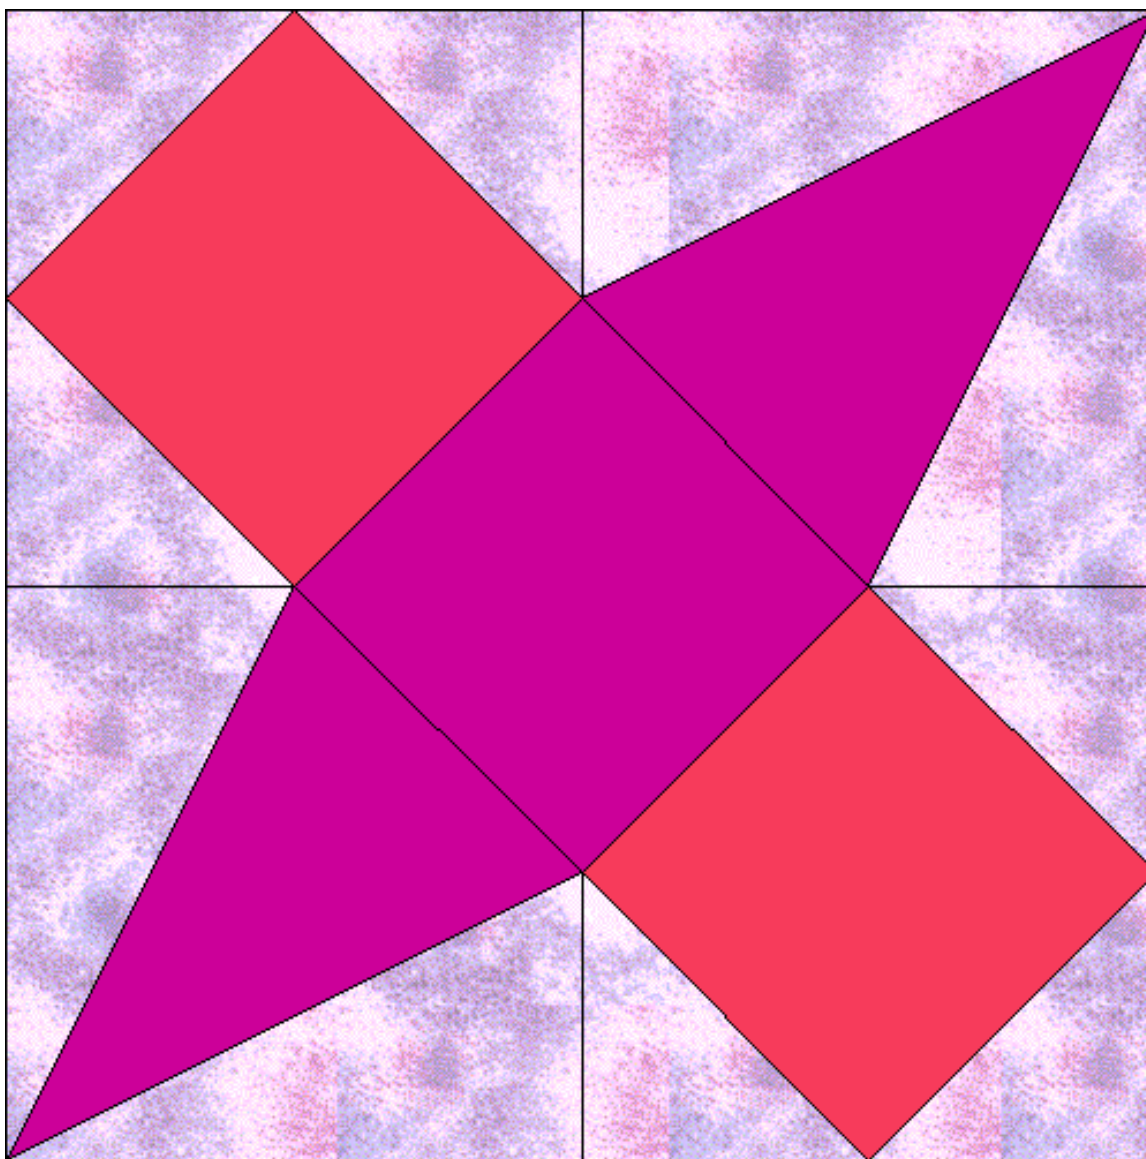

# Rose Trellis

**Rose Trellis**  
Pattern for 8.00x8.00 block  
Key Block (43/100 actual size)

# Rose Trellis

Pattern for 8.00x8.00 block  
Key Block (31/100 actual size)

## Cutting Diagrams