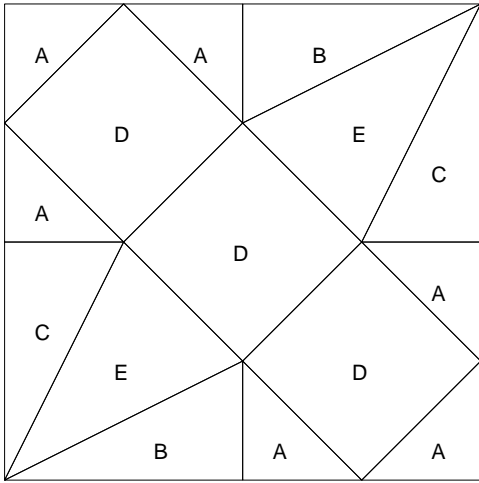

# Rose Trellis

**Rose Trellis**  
Pattern for 8.00x8.00 block  
Key Block (43/100 actual size)

# Rose Trellis

Pattern for 8.00x8.00 block  
Key Block (31/100 actual size)

## Cutting Diagrams