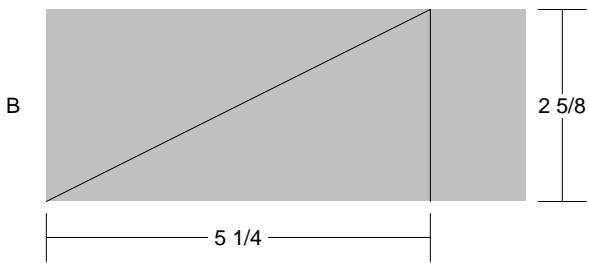

Patch Count