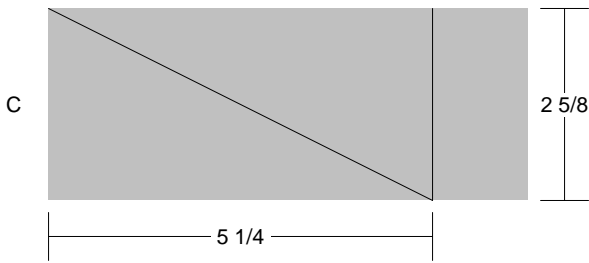

Patch Count