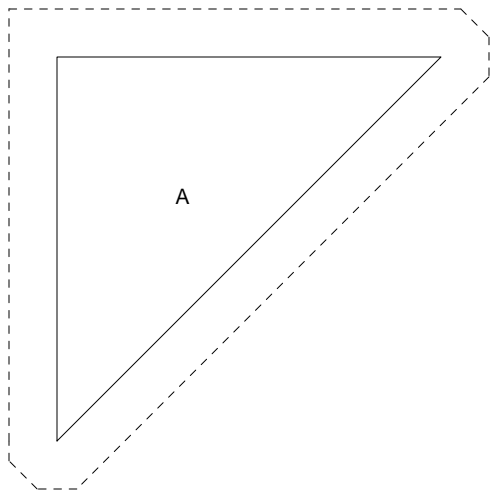

# Rose Trellis

**Rose Trellis**  
Pattern for 8.00x8.00 block  
Key Block (43/100 actual size)

# Rose Trellis

Pattern for 8.00x8.00 block  
Key Block (31/100 actual size)

## Cutting Diagrams