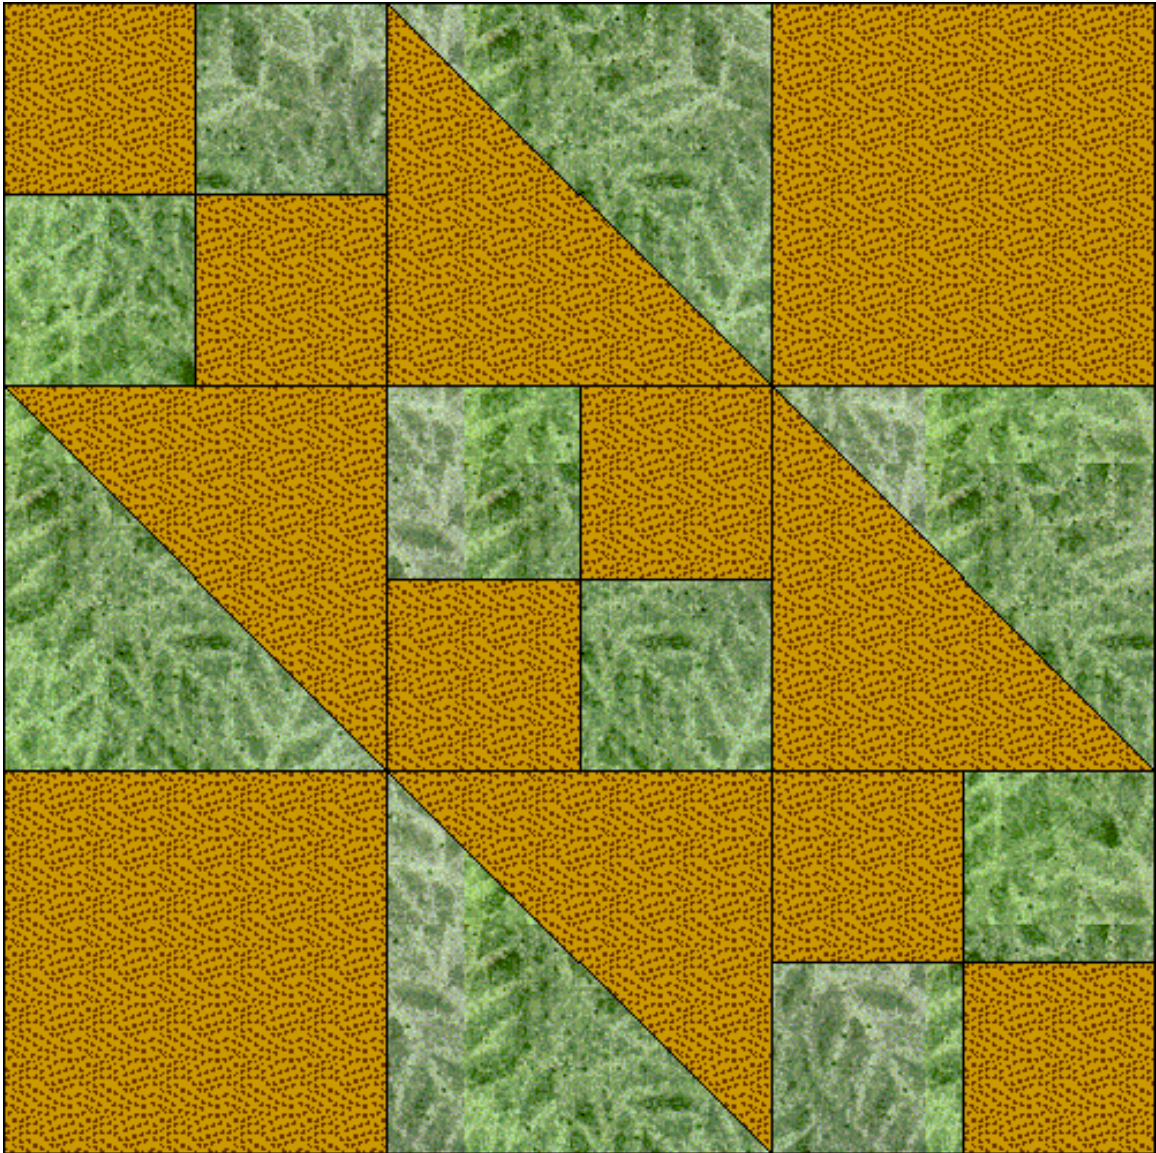

Rocky Road to California

Rocky Road to California
 Pattern for 12.00x12.00 block
 Key Block (1/5 actual size)

Cutting Diagrams

Patch Count

Rocky Road to California
Pattern for 12.00x12.00 block
Key Block (29/100 actual size)