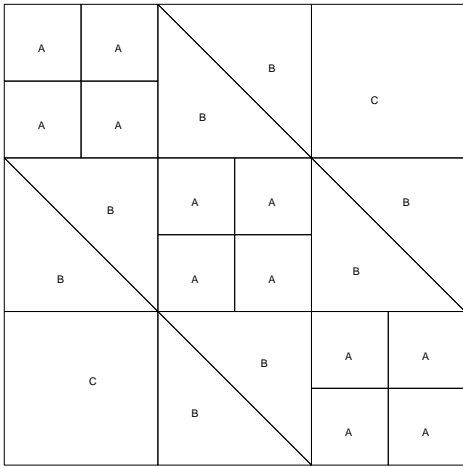

Rocky Road to California

Rocky Road to California
 Pattern for 12.00x12.00 block
 Key Block (1/5 actual size)

Cutting Diagrams

Patch Count

Rocky Road to California
Pattern for 12.00x12.00 block
Key Block (29/100 actual size)