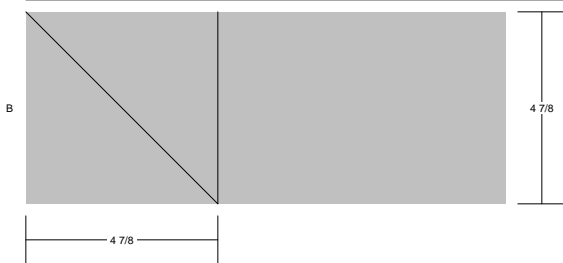

Rocky Road to California

Rocky Road to California
 Pattern for 12.00x12.00 block
 Key Block (1/5 actual size)

Cutting Diagrams

Patch Count

Rocky Road to California
Pattern for 12.00x12.00 block
Key Block (29/100 actual size)