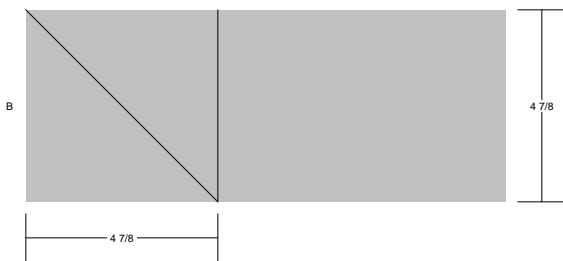

Road to Arkansas

Road to Arkansas
 Pattern for 12.00x12.00 block
 Key Block (1/5 actual size)

Cutting Diagrams

Patch Count

Road to Arkansas
Pattern for 12.00x12.00 block
Key Block (29/100 actual size)