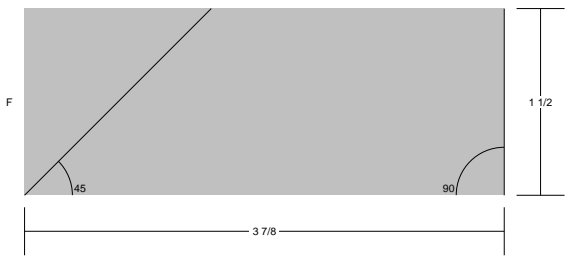

Ribbon Bow

Ribbon Bow  
 Pattern for 7.00x7.00 block  
 Key Block (7/20 actual size)

Cutting Diagrams

Patch Count

Ribbon Bow  
Pattern for 7.00x7.00 block  
Key Block (49/100 actual size)