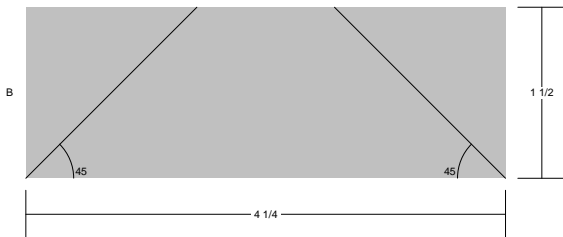

Ribbon Bow

Ribbon Bow  
 Pattern for 7.00x7.00 block  
 Key Block (7/20 actual size)

Cutting Diagrams

Patch Count

Ribbon Bow  
Pattern for 7.00x7.00 block  
Key Block (49/100 actual size)