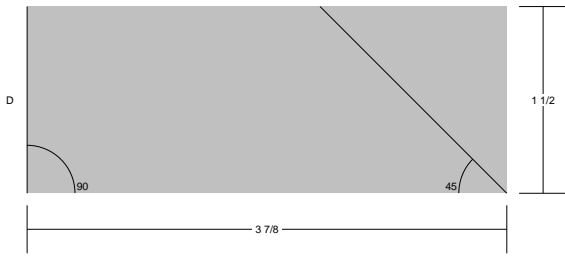

Ribbon Bow

Ribbon Bow  
 Pattern for 7.00x7.00 block  
 Key Block (7/20 actual size)

Cutting Diagrams

Patch Count

Ribbon Bow  
Pattern for 7.00x7.00 block  
Key Block (49/100 actual size)