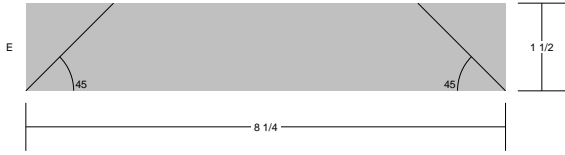

Ribbon Bow

Ribbon Bow  
 Pattern for 7.00x7.00 block  
 Key Block (7/20 actual size)

Cutting Diagrams

Patch Count

Ribbon Bow  
Pattern for 7.00x7.00 block  
Key Block (49/100 actual size)