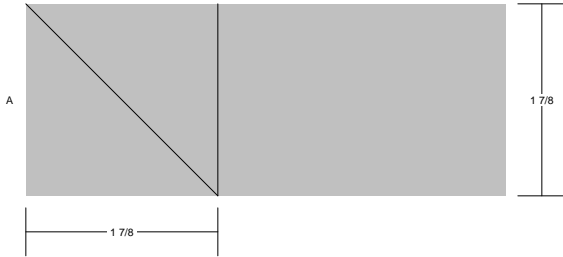

Ribbon Bow

Ribbon Bow  
 Pattern for 7.00x7.00 block  
 Key Block (7/20 actual size)

Cutting Diagrams

Patch Count

Ribbon Bow  
Pattern for 7.00x7.00 block  
Key Block (49/100 actual size)