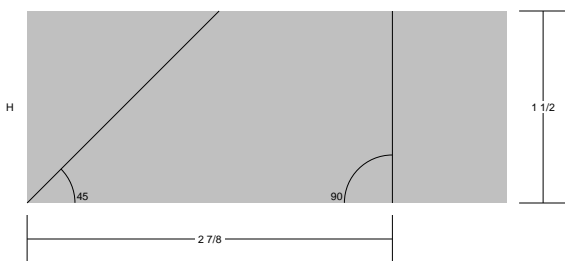

Ribbon Bow

Ribbon Bow  
 Pattern for 7.00x7.00 block  
 Key Block (7/20 actual size)

Cutting Diagrams

Patch Count

Ribbon Bow  
Pattern for 7.00x7.00 block  
Key Block (49/100 actual size)