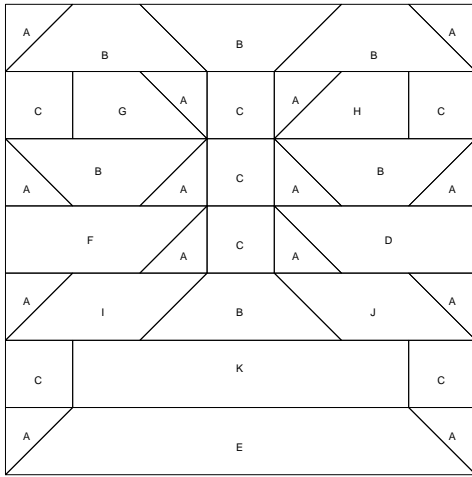

Ribbon Bow

Ribbon Bow  
 Pattern for 7.00x7.00 block  
 Key Block (7/20 actual size)

Cutting Diagrams

Patch Count

Ribbon Bow  
Pattern for 7.00x7.00 block  
Key Block (49/100 actual size)