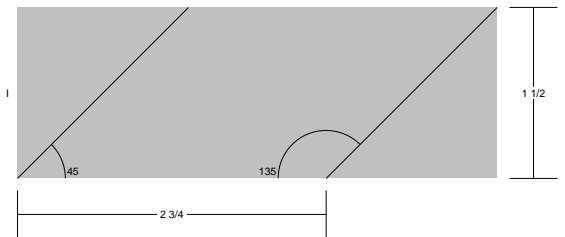

Ribbon Bow

Ribbon Bow  
 Pattern for 7.00x7.00 block  
 Key Block (7/20 actual size)

Cutting Diagrams

Patch Count

Ribbon Bow  
Pattern for 7.00x7.00 block  
Key Block (49/100 actual size)