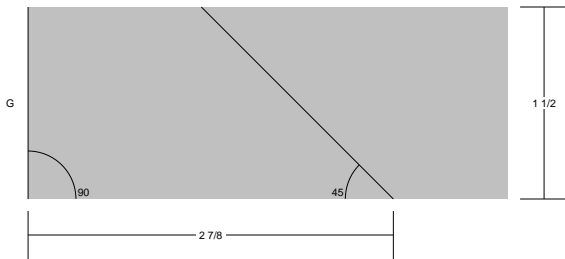

Ribbon Bow

Ribbon Bow  
 Pattern for 7.00x7.00 block  
 Key Block (7/20 actual size)

Cutting Diagrams

Patch Count

Ribbon Bow  
Pattern for 7.00x7.00 block  
Key Block (49/100 actual size)