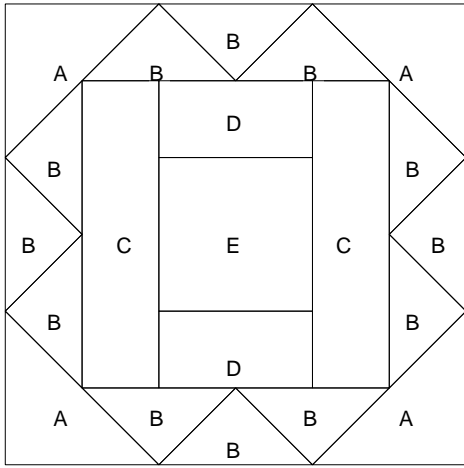

Prairie Home

Prairie Home
Pattern for 12.00x12.00 block
Key Block (29/100 actual size)

A diagram consisting of a large dashed rectangular boundary. Inside this boundary, there are two smaller solid rectangular regions. The region on the left is tall and narrow, labeled 'C'. The region on the right is shorter and wider, labeled 'E'. Both regions are empty.

C

E

Prairie Home

Pattern for 12.00x12.00 block
Key Block (1/5 actual size)

Cutting Diagrams

Patch Count