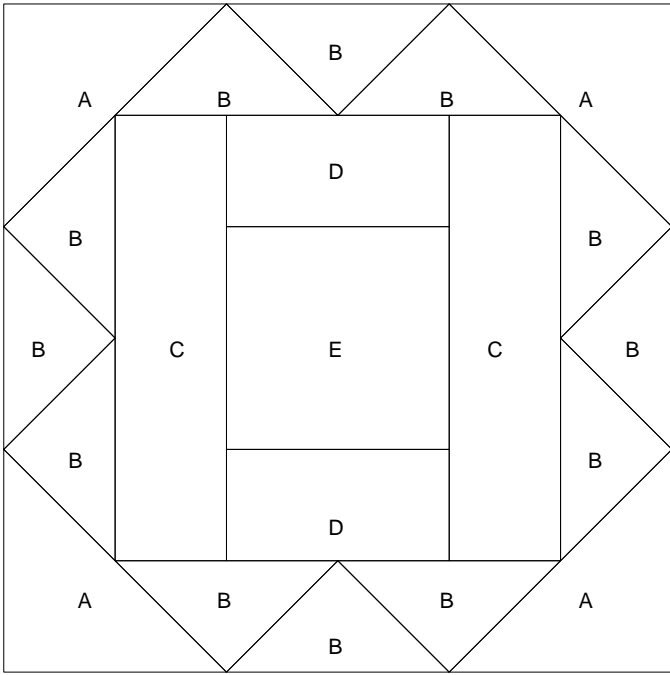

Prairie Home

Prairie Home
Pattern for 12.00x12.00 block
Key Block (29/100 actual size)

A diagram consisting of a large dashed rectangular boundary. Inside this boundary, there are two smaller solid rectangular regions. The region on the left is tall and narrow, labeled 'C'. The region on the right is shorter and wider, labeled 'E'. Both regions are empty.

C

E

Prairie Home

Pattern for 12.00x12.00 block
Key Block (1/5 actual size)

Cutting Diagrams

Patch Count