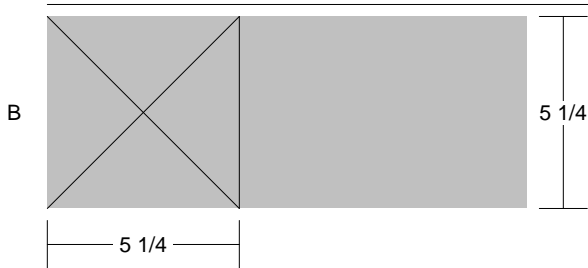

Prairie Home

Prairie Home
Pattern for 12.00x12.00 block
Key Block (29/100 actual size)

A diagram consisting of a large dashed rectangular boundary. Inside this boundary, there are two smaller solid rectangular regions. The region on the left is tall and narrow, labeled 'C'. The region on the right is shorter and wider, labeled 'E'. Both regions are empty.

C

E

Prairie Home

Pattern for 12.00x12.00 block
Key Block (1/5 actual size)

Cutting Diagrams

Patch Count