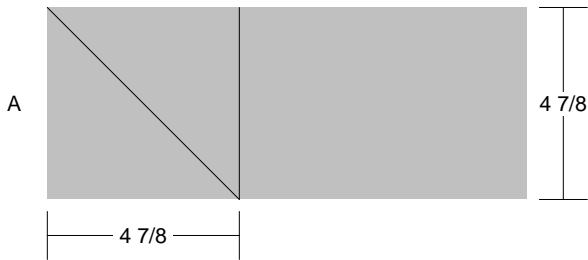

Prairie Home

Prairie Home
Pattern for 12.00x12.00 block
Key Block (29/100 actual size)

A diagram consisting of a large dashed rectangular boundary. Inside this boundary, there are two smaller solid rectangular regions. The region on the left is tall and narrow, labeled 'C'. The region on the right is shorter and wider, labeled 'E'. Both regions are empty.

C

E

Prairie Home

Pattern for 12.00x12.00 block
Key Block (1/5 actual size)

Cutting Diagrams

Patch Count