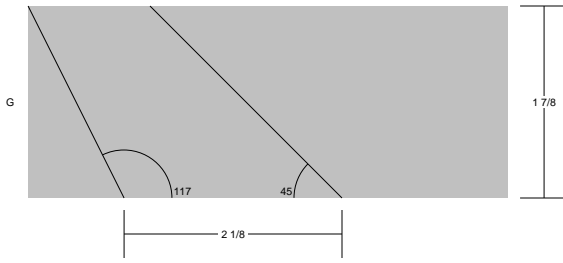

Pineapple

Pineapple  
Pattern for 7.00x7.00 block  
Key Block (49/100 actual size)

Pineapple  
 Pattern for 7.00x7.00 block  
 Key Block (7/20 actual size)

Cutting Diagrams

Patch Count

Pineapple