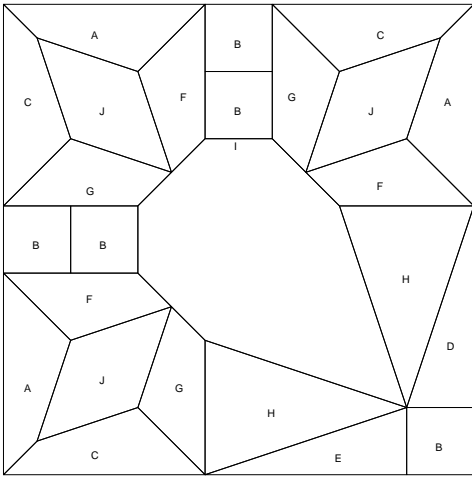

Pineapple

Pineapple  
Pattern for 7.00x7.00 block  
Key Block (49/100 actual size)

Pineapple  
 Pattern for 7.00x7.00 block  
 Key Block (7/20 actual size)

Cutting Diagrams

Patch Count

Pineapple