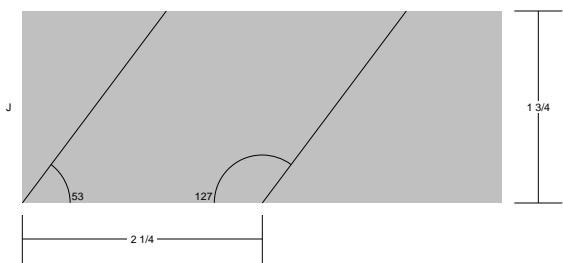

Pineapple

Pineapple  
Pattern for 7.00x7.00 block  
Key Block (49/100 actual size)

Pineapple  
 Pattern for 7.00x7.00 block  
 Key Block (7/20 actual size)

Cutting Diagrams

Patch Count

Pineapple