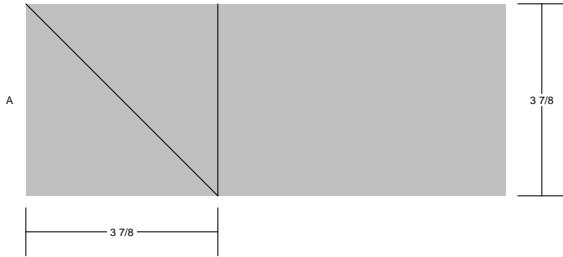

Cutting Diagrams