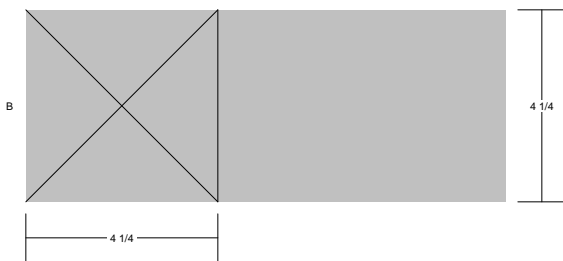

Patch Count