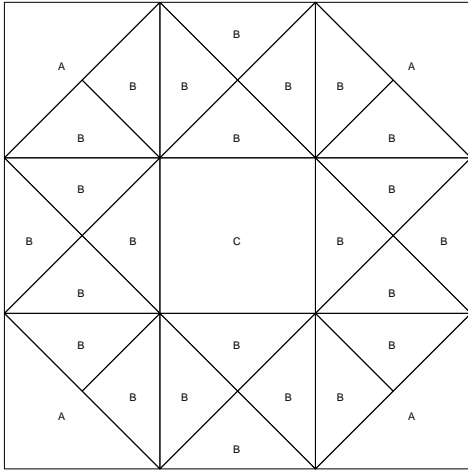

Mystery Flower Garden