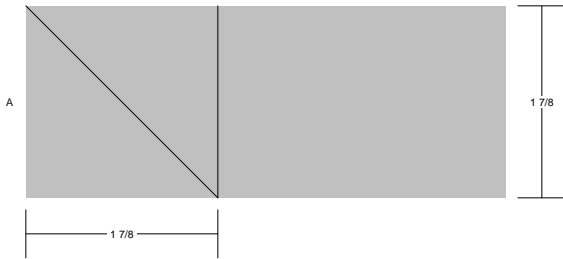

Cutting Diagrams