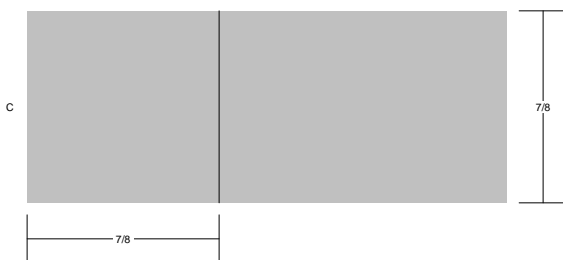

Patch Count