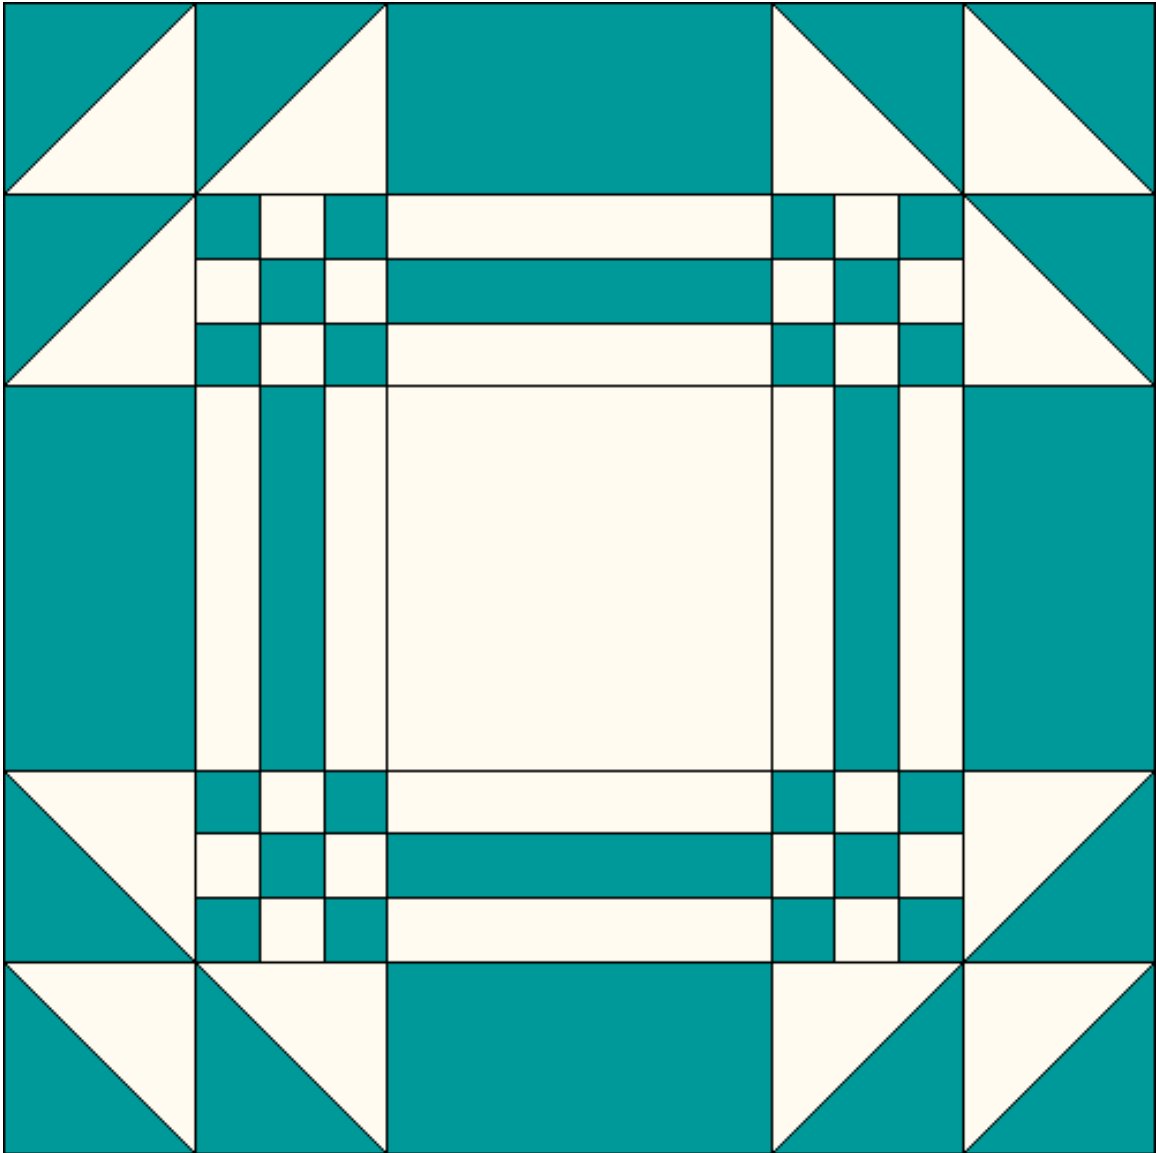

Missouri Puzzle

Missouri Puzzle  
 Pattern for 6.00x6.00 block  
 Key Block (41/100 actual size)

Cutting Diagrams

Patch Count

D

E

Missouri Puzzle  
 Pattern for 6.00x6.00 block  
 Key Block (29/50 actual size)