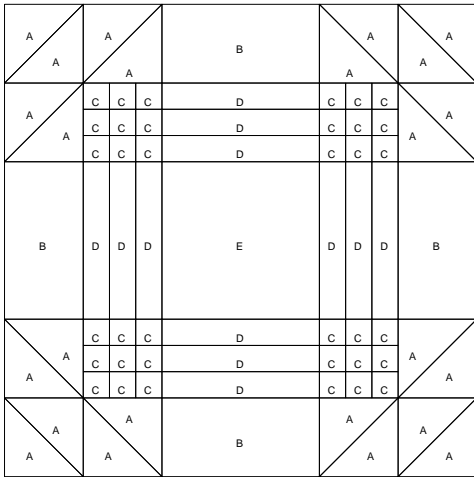

Cutting Diagrams

Patch Count