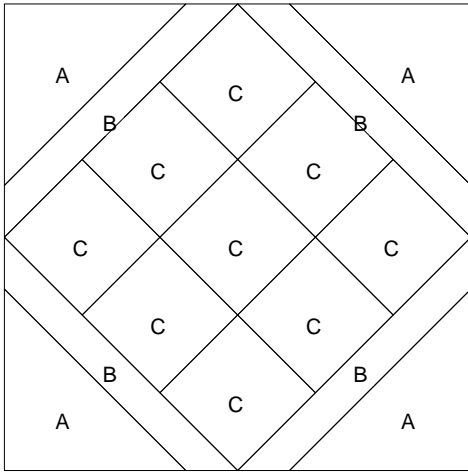

# Mayor's Garden

# Mayor's Garden

Pattern for 9.00x9.00 block  
Key Block (27/100 actual size)

## Cutting Diagrams

# Mayor's Garden

Pattern for 9.00x9.00 block  
Key Block (19/50 actual size)