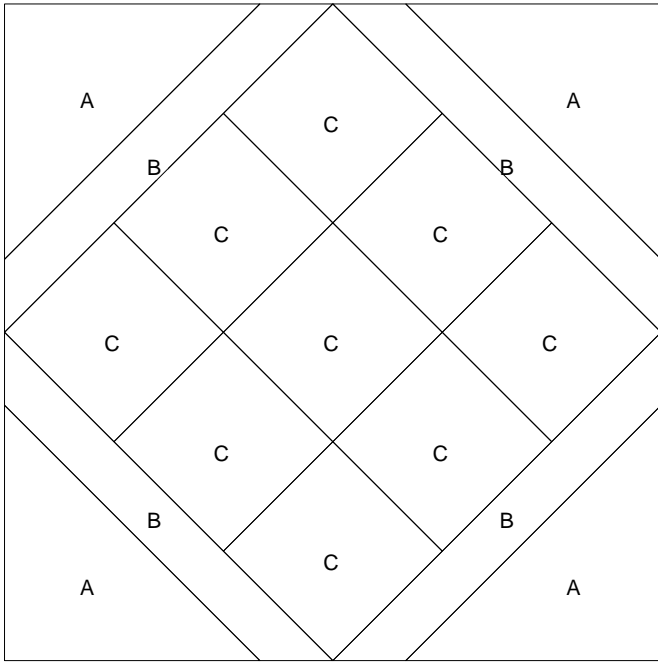

# Mayor's Garden

Pattern for 9.00x9.00 block  
Key Block (27/100 actual size)

## Cutting Diagrams

# Mayor's Garden

Pattern for 9.00x9.00 block  
Key Block (19/50 actual size)