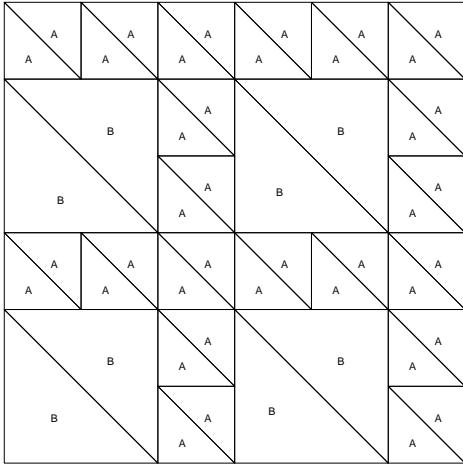

Lost Ships

Lost Ships
 Pattern for 12.00x12.00 block
 Key Block (1/5 actual size)

Cutting Diagrams

Patch Count

Lost Ships
Pattern for 12.00x12.00 block
Key Block (29/100 actual size)