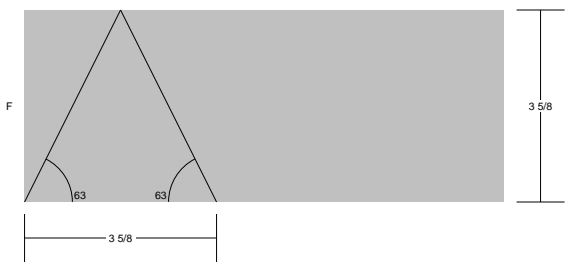

Ladies' Delight

**Ladies' Delight**  
 Pattern for 9.00x9.00 block  
 Key Block (27/100 actual size)

Cutting Diagrams

Patch Count

Ladies' Delight  
Pattern for 9.00x9.00 block  
Key Block (19/50 actual size)