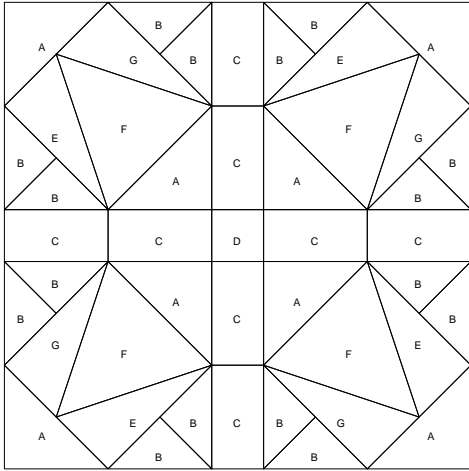

Cutting Diagrams

Patch Count