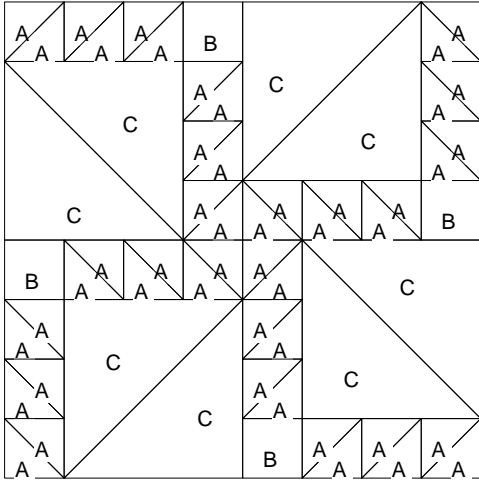

Indian Trail

Indian Trail

Pattern for 8.00x8.00 block
Key Block (31/100 actual size)

Cutting Diagrams

Patch Count

Indian Trail

Pattern for 8.00x8.00 block
Key Block (43/100 actual size)