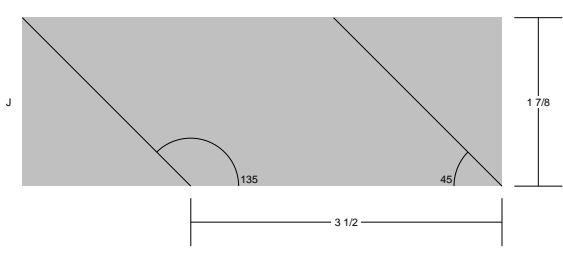

Hopes and Wishes

Hopes and Wishes
 Pattern for 12.00x12.00 block
 Key Block (1/5 actual size)

Cutting Diagrams

Patch Count

Hopes and Wishes
Pattern for 12.00x12.00 block
Key Block (29/100 actual size)