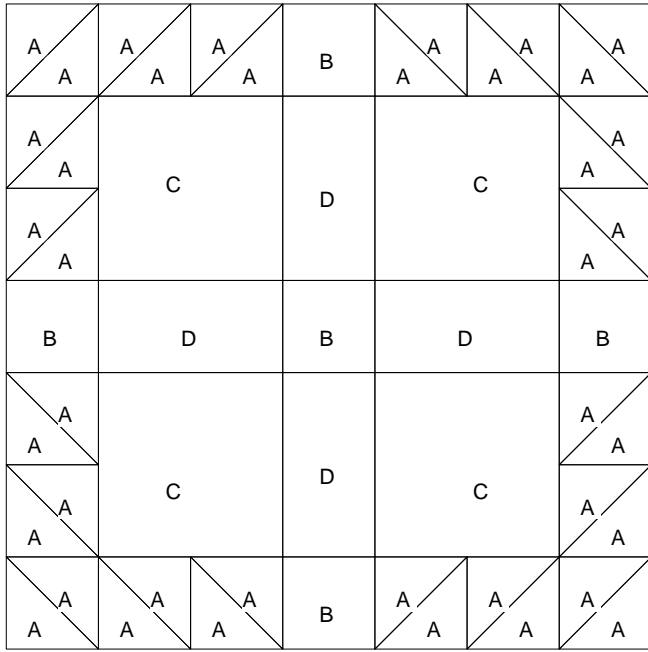

Hens and Chickens

Hens and Chickens

Pattern for 14.00x14.00 block
Key Block (12/50 actual size)

Hens and Chickens

Pattern for 14.00x14.00 block
Key Block (17/100 actual size)

Cutting Diagrams

D

4 patches