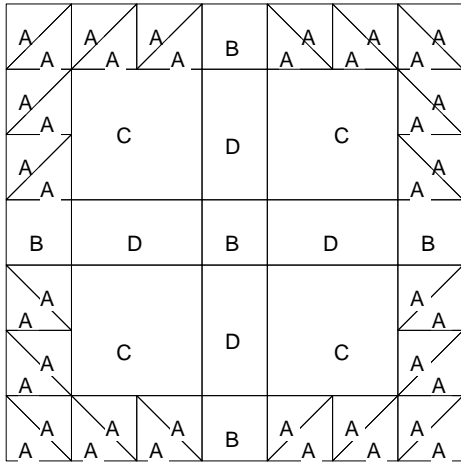

Hens and Chickens

Hens and Chickens

Pattern for 14.00x14.00 block
Key Block (12/50 actual size)

Hens and Chickens

Pattern for 14.00x14.00 block
Key Block (17/100 actual size)

Cutting Diagrams

D

4 patches