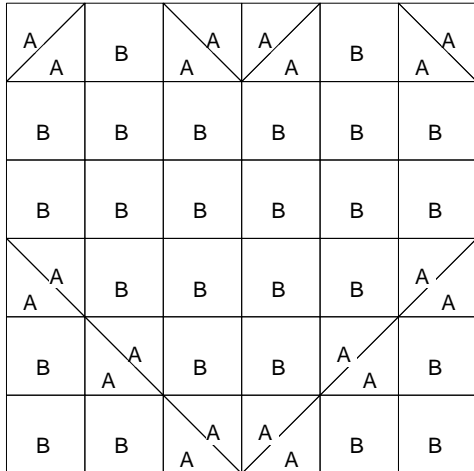

Heart #1

Heart #1

Pattern for 7.00x7.00 block
Key Block (23/50 actual size)

Heart #1

Pattern for 7.00x7.00 block
Key Block (7/20 actual size)

Cutting Diagrams

Patch Count

Heart #2

Heart #2

Pattern for 7.00x7.00 block
Key Block (23/50 actual size)

Heart #2

Pattern for 7.00x7.00 block
Key Block (7/20 actual size)

Cutting Diagrams

Patch Count

	10 patches		2 patches
	3 patches		2 patches
	3 patches		
	5 patches		3 patches
	3 patches		6 patches
	1 patch		2 patches
	4 patches		1 patch
	1 patch		

Heart #3

Heart #3

Pattern for 7.00x7.00 block
Key Block (23/50 actual size)

Heart #3

Pattern for 7.00x7.00 block
Key Block (7/20 actual size)

Cutting Diagrams

Heart #4

Heart #4

Pattern for 7.00x7.00 block
Key Block (23/50 actual size)

G

H

I

J

Stained Glass Heart

Pattern for 7.00x7.00 block
Key Block (7/20 actual size)

Cutting Diagrams