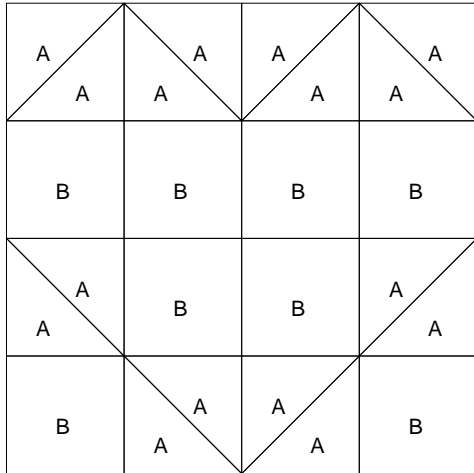

Heart #1

Heart #1

Pattern for 7.00x7.00 block
Key Block (23/50 actual size)

Heart #1

Pattern for 7.00x7.00 block
Key Block (7/20 actual size)

Cutting Diagrams

Patch Count

Heart #2

Heart #2

Pattern for 7.00x7.00 block
Key Block (23/50 actual size)

Heart #2

Pattern for 7.00x7.00 block
Key Block (7/20 actual size)

Cutting Diagrams

Patch Count

	10 patches		2 patches
	3 patches		2 patches
	3 patches		
	5 patches		3 patches
	3 patches		6 patches
	1 patch		2 patches
	4 patches		1 patch
	1 patch		

Heart #3

Heart #3

Pattern for 7.00x7.00 block
Key Block (23/50 actual size)

Heart #3

Pattern for 7.00x7.00 block
Key Block (7/20 actual size)

Cutting Diagrams

Heart #4

Heart #4

Pattern for 7.00x7.00 block
Key Block (23/50 actual size)

G

H

I

J

Stained Glass Heart

Pattern for 7.00x7.00 block
Key Block (7/20 actual size)

Cutting Diagrams