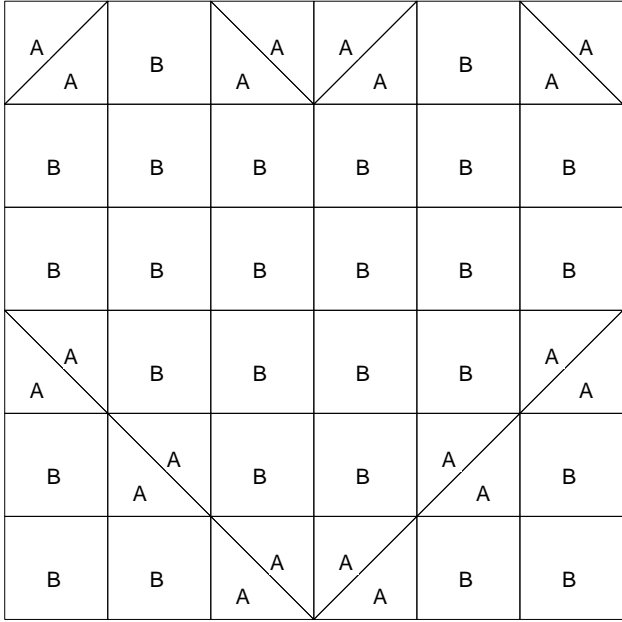

Heart #1

Heart #1

Pattern for 7.00x7.00 block
Key Block (23/50 actual size)

Heart #1

Pattern for 7.00x7.00 block
Key Block (7/20 actual size)

Cutting Diagrams

Patch Count

Heart #2

Heart #2

Pattern for 7.00x7.00 block
Key Block (23/50 actual size)

Heart #2

Pattern for 7.00x7.00 block
Key Block (7/20 actual size)

Cutting Diagrams

Patch Count

	10 patches		2 patches
	3 patches		2 patches
	3 patches		
	5 patches		3 patches
	3 patches		6 patches
	1 patch		2 patches
	4 patches		1 patch
	1 patch		

Heart #3

Heart #3

Pattern for 7.00x7.00 block
Key Block (23/50 actual size)

Heart #3

Pattern for 7.00x7.00 block
Key Block (7/20 actual size)

Cutting Diagrams

Heart #4

Heart #4

Pattern for 7.00x7.00 block
Key Block (23/50 actual size)

G

H

I

J

Stained Glass Heart

Pattern for 7.00x7.00 block
Key Block (7/20 actual size)

Cutting Diagrams