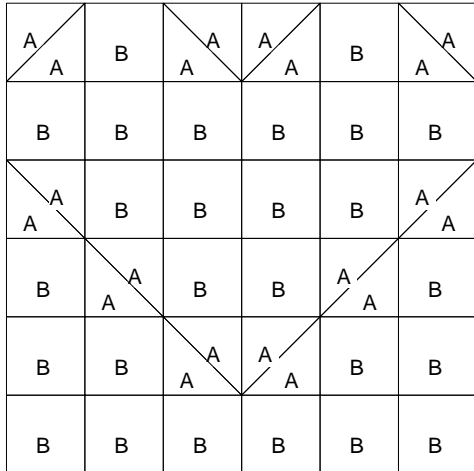

Heart #1

Heart #1

Pattern for 7.00x7.00 block
Key Block (23/50 actual size)

Heart #1

Pattern for 7.00x7.00 block
Key Block (7/20 actual size)

Cutting Diagrams

Patch Count

Heart #2

Heart #2

Pattern for 7.00x7.00 block
Key Block (23/50 actual size)

Heart #2

Pattern for 7.00x7.00 block
Key Block (7/20 actual size)

Cutting Diagrams

Patch Count

	10 patches		2 patches
	3 patches		2 patches
	3 patches		
	5 patches		3 patches
	3 patches		6 patches
	1 patch		2 patches
	4 patches		1 patch
	1 patch		

Heart #3

Heart #3

Pattern for 7.00x7.00 block
Key Block (23/50 actual size)

Heart #3

Pattern for 7.00x7.00 block
Key Block (7/20 actual size)

Cutting Diagrams

Heart #4

Heart #4

Pattern for 7.00x7.00 block
Key Block (23/50 actual size)

G

H

I

J

Stained Glass Heart

Pattern for 7.00x7.00 block
Key Block (7/20 actual size)

Cutting Diagrams