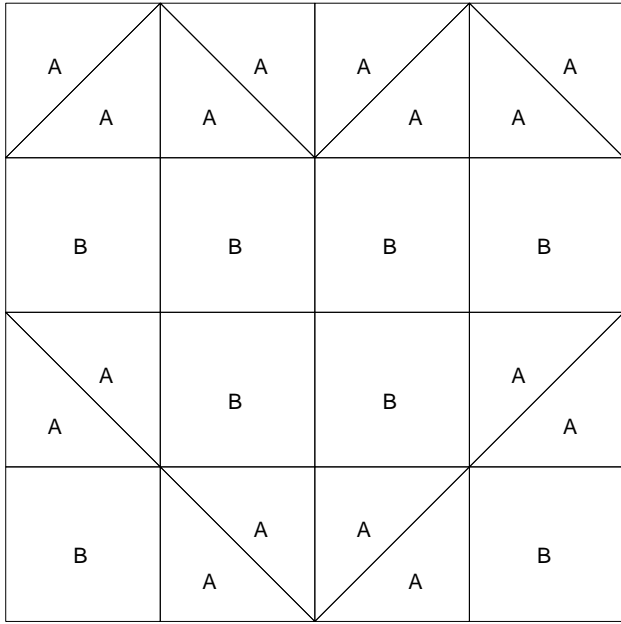

Heart #1

Heart #1

Pattern for 7.00x7.00 block
Key Block (23/50 actual size)

Heart #1

Pattern for 7.00x7.00 block
Key Block (7/20 actual size)

Cutting Diagrams

Patch Count

Heart #2

Heart #2

Pattern for 7.00x7.00 block
Key Block (23/50 actual size)

Heart #2

Pattern for 7.00x7.00 block
Key Block (7/20 actual size)

Cutting Diagrams

Patch Count

	10 patches		2 patches
	3 patches		2 patches
	3 patches		
	5 patches		3 patches
	3 patches		6 patches
	1 patch		2 patches
	4 patches		1 patch
	1 patch		

Heart #3

Heart #3

Pattern for 7.00x7.00 block
Key Block (23/50 actual size)

Heart #3

Pattern for 7.00x7.00 block
Key Block (7/20 actual size)

Cutting Diagrams

Heart #4

Heart #4

Pattern for 7.00x7.00 block
Key Block (23/50 actual size)

G

H

I

J

Stained Glass Heart

Pattern for 7.00x7.00 block
Key Block (7/20 actual size)

Cutting Diagrams