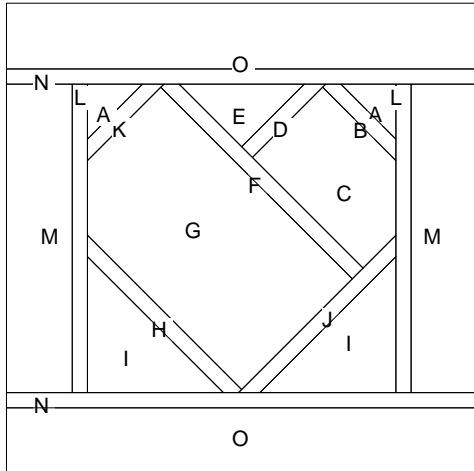

Heart #1

Heart #1

Pattern for 7.00x7.00 block
Key Block (23/50 actual size)

Heart #1

Pattern for 7.00x7.00 block
Key Block (7/20 actual size)

Cutting Diagrams

Patch Count

Heart #2

Heart #2

Pattern for 7.00x7.00 block
Key Block (23/50 actual size)

Heart #2

Pattern for 7.00x7.00 block
Key Block (7/20 actual size)

Cutting Diagrams

Patch Count

	10 patches		2 patches
	3 patches		2 patches
	3 patches		
	5 patches		3 patches
	3 patches		6 patches
	1 patch		2 patches
	4 patches		1 patch
	1 patch		

Heart #3

Heart #3

Pattern for 7.00x7.00 block
Key Block (23/50 actual size)

Heart #3

Pattern for 7.00x7.00 block
Key Block (7/20 actual size)

Cutting Diagrams

Heart #4

Heart #4

Pattern for 7.00x7.00 block
Key Block (23/50 actual size)

G

H

I

J

Stained Glass Heart

Pattern for 7.00x7.00 block
Key Block (7/20 actual size)

Cutting Diagrams