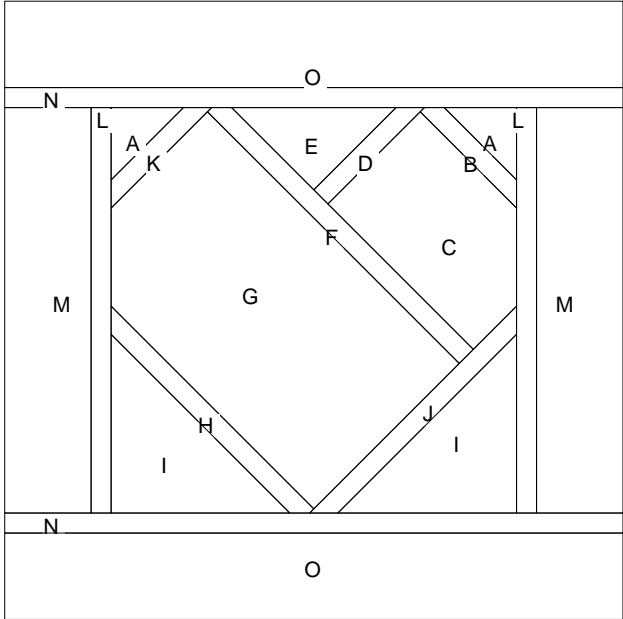

Stained Glass Heart

Pattern for 7.00x7.00 block
Key Block (23/50 actual size)