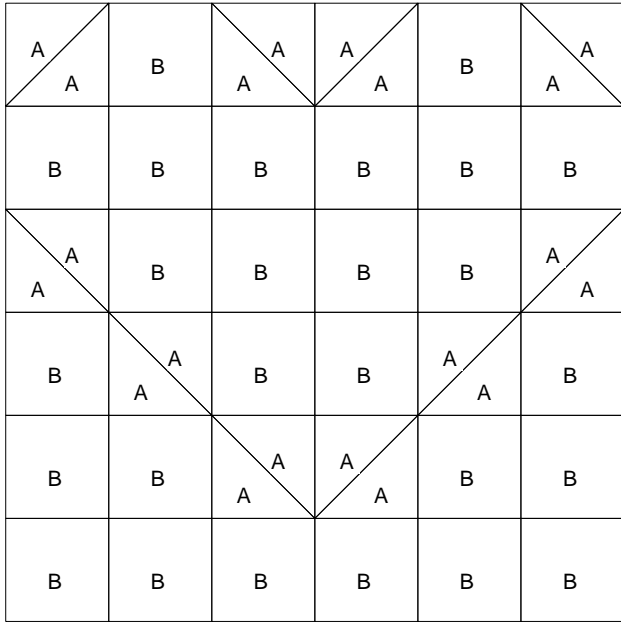

Heart #1

Heart #1

Pattern for 7.00x7.00 block
Key Block (23/50 actual size)

Heart #1

Pattern for 7.00x7.00 block
Key Block (7/20 actual size)

Cutting Diagrams

Patch Count

Heart #2

Heart #2

Pattern for 7.00x7.00 block
Key Block (23/50 actual size)

Heart #2

Pattern for 7.00x7.00 block
Key Block (7/20 actual size)

Cutting Diagrams

Patch Count

	10 patches		2 patches
	3 patches		2 patches
	3 patches		
	5 patches		3 patches
	3 patches		6 patches
	1 patch		2 patches
	4 patches		1 patch
	1 patch		

Heart #3

Heart #3

Pattern for 7.00x7.00 block
Key Block (23/50 actual size)

Heart #3

Pattern for 7.00x7.00 block
Key Block (7/20 actual size)

Cutting Diagrams

Heart #4

Heart #4

Pattern for 7.00x7.00 block
Key Block (23/50 actual size)

G

H

I

J

Stained Glass Heart

Pattern for 7.00x7.00 block
Key Block (7/20 actual size)

Cutting Diagrams