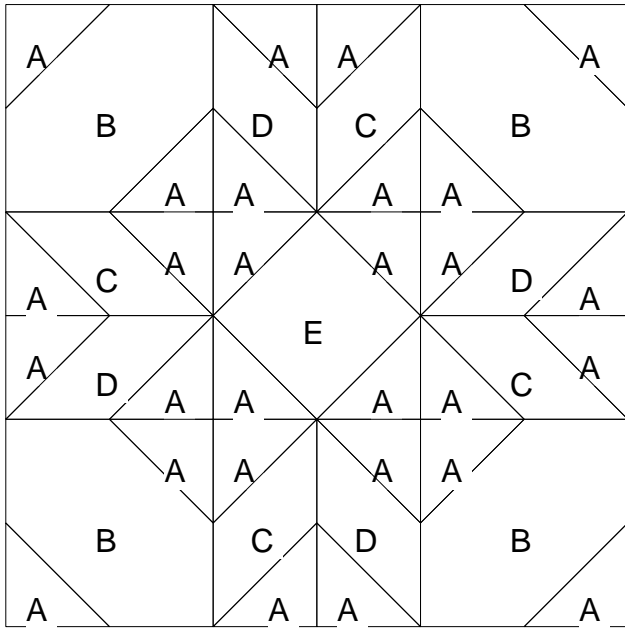

Salem

Pattern for 9.00x9.00 block
Key Block (18/50 actual size)