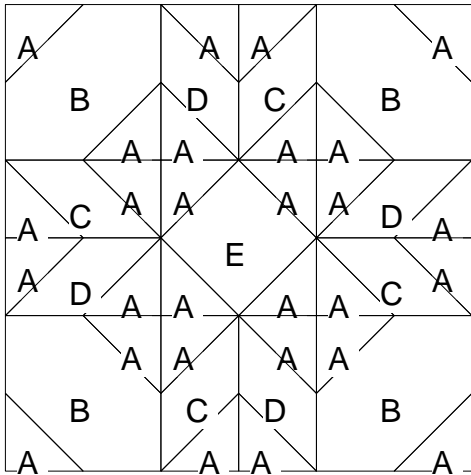

Salem

Swamp Angel

Swamp Patch

Treasure Box

All Hallows

All Hallows

Pattern for 9.00x9.00 block
Key Block (18/50 actual size)

All Hallows

Pattern for 9.00x9.00 block
Key Block (27/100 actual size)

Cutting Diagrams

Patch Count

24 Triangles

24 Triangles

Pattern for 9.00x9.00 block
Key Block (18/50 actual size)

24 Triangles

Pattern for 9.00x9.00 block
Key Block (27/100 actual size)

Salem

Salem

Pattern for 9.00x9.00 block
Key Block (18/50 actual size)

Salem

Pattern for 9.00x9.00 block
Key Block (27/100 actual size)

Cutting Diagrams

E

1 patch

Swamp Angel

Swamp Angel

Pattern for 9.00x9.00 block
Key Block (18/50 actual size)

Swamp Angel

Pattern for 9.00x9.00 block
Key Block (27/100 actual size)

Cutting Diagrams

Patch Count

Swamp Patch