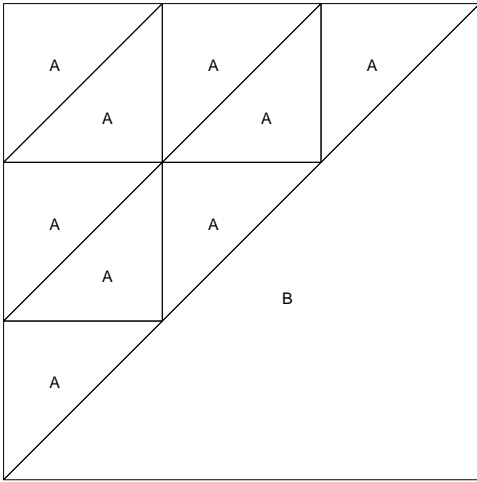

Wild Goose Chase

Duck and Ducklings aka Wild Goose Chase
 Pattern for 10.00x10.00 block
 Key Block (16/50 actual size)

Duck and Ducklings aka Wild Goose Chase
 Pattern for 10.00x10.00 block
 Key Block (5/20 actual size)

Birds in the Air
Pattern for 8.00x8.00 block
Key Block (2/5 actual size)

B

Birds in the Air
 Pattern for 8.00x8.00 block
 Key Block (31/100 actual size)

Cutting Diagrams

Patch Count

Birds in the Air

Birds in the Air
Pattern for 9.00x9.00 block
Key Block (18/50 actual size)

B

Birds in the Air
 Pattern for 8.00x8.00 block
 Key Block (31/100 actual size)

Cutting Diagrams

Patch Count

Birds in the Air

Birds in the Air
Pattern for 8.00x8.00 block
Key Block (2/5 actual size)

Birds in the Air
 Pattern for 8.00x8.00 block
 Key Block (31/100 actual size)