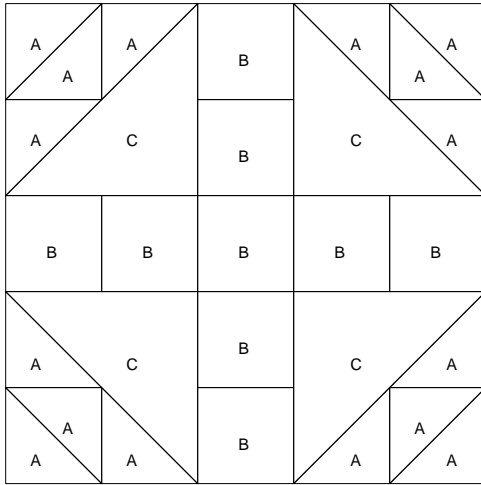

Wild Goose Chase

Duck and Ducklings aka Wild Goose Chase
 Pattern for 10.00x10.00 block
 Key Block (16/50 actual size)

Duck and Ducklings aka Wild Goose Chase
 Pattern for 10.00x10.00 block
 Key Block (5/20 actual size)

Birds in the Air
Pattern for 8.00x8.00 block
Key Block (2/5 actual size)

B

Birds in the Air
 Pattern for 8.00x8.00 block
 Key Block (31/100 actual size)

Cutting Diagrams

Patch Count

Birds in the Air

Birds in the Air
Pattern for 9.00x9.00 block
Key Block (18/50 actual size)

Duck and Ducklings
 Pattern for 10.00x10.00 block
 Key Block (16/50 actual size)

Duck and Ducklings
 Pattern for 10.00x10.00 block
 Key Block (5/20 actual size)

Cutting Diagrams

Duck and Ducklings

Duck and Ducklings Pattern for 10.00x10.00 block
Key Block (16/50 actual size)

D

Duck and Ducklings Pattern for 10.00x10.00 block
Key Block (5/20 actual size)

Cutting Diagrams

28 patches

Patch Count

20 patches

4 patches

4 patches