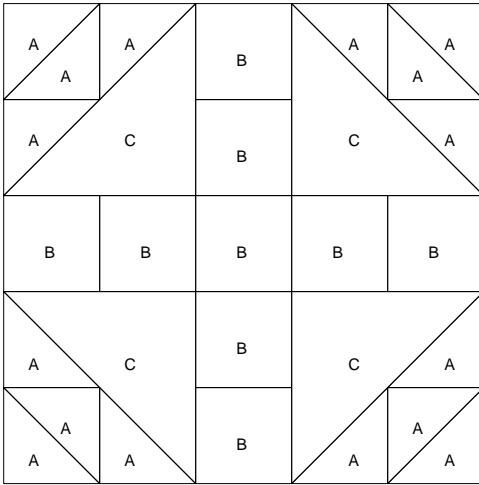

Wild Goose Chase

Duck and Ducklings aka Wild Goose Chase
 Pattern for 10.00x10.00 block
 Key Block (16/50 actual size)

Duck and Ducklings aka Wild Goose Chase
 Pattern for 10.00x10.00 block
 Key Block (5/20 actual size)

Birds in the Air
Pattern for 8.00x8.00 block
Key Block (2/5 actual size)

B

Birds in the Air
 Pattern for 8.00x8.00 block
 Key Block (31/100 actual size)

Cutting Diagrams

Patch Count

Birds in the Air

Birds in the Air
Pattern for 9.00x9.00 block
Key Block (18/50 actual size)

Duck and Ducklings

Duck and Ducklings
 Pattern for 10.00x10.00 block
 Key Block (16/50 actual size)

Duck and Ducklings
 Pattern for 10.00x10.00 block
 Key Block (5/20 actual size)

Cutting Diagrams

Duck and Ducklings

Duck and Ducklings
 Pattern for 10.00x10.00 block
 Key Block (16/50 actual size)

Duck and Ducklings
 Pattern for 10.00x10.00 block
 Key Block (5/20 actual size)

Cutting Diagrams

Duck and Ducklings

Duck and Ducklings Pattern for 10.00x10.00 block
Key Block (16/50 actual size)