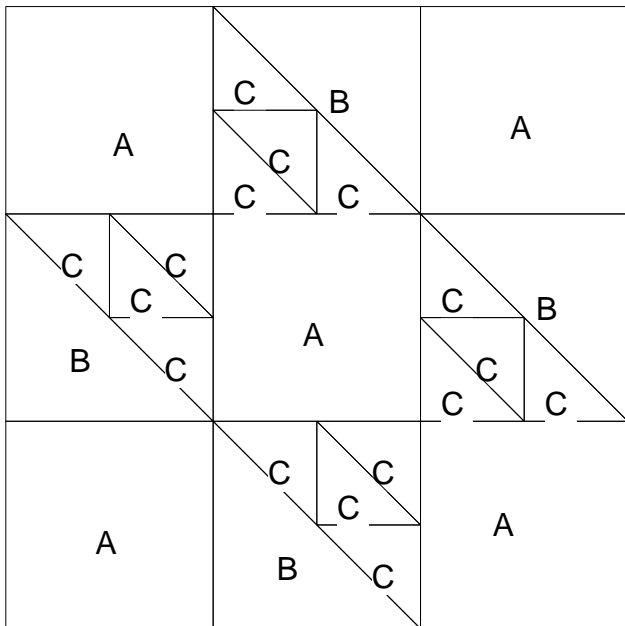

August How to Quilt Patterns

This month our patterns feature the Wild Goose Chase block and its Variations

Wild Goose Chase

Birds in the Air - 4 variations

Ducks and Ducklings - 3 variations

Hovering Hawks - 2 variations

Wild Goose Chase

Duck and Ducklings aka Wild Goose Chase
 Pattern for 10.00x10.00 block
 Key Block (16/50 actual size)

Duck and Ducklings aka Wild Goose Chase
 Pattern for 10.00x10.00 block
 Key Block (5/20 actual size)

1 patch

Hovering Hawks

Hovering Hawks

Pattern for 8.00x8.00 block
Key Block (2/5 actual size)

Hovering Hawks

Pattern for 8.00x8.00 block
Key Block (31/100 actual size)

Cutting Diagrams

Patch Count

Hovering Hawks

Hovering Hawks

Pattern for 9.00x9.00 block
Key Block (18/50 actual size)

Hovering Hawks

Pattern for 9.00x9.00 block
Key Block (27/100 actual size)

Cutting Diagrams

Patch Count