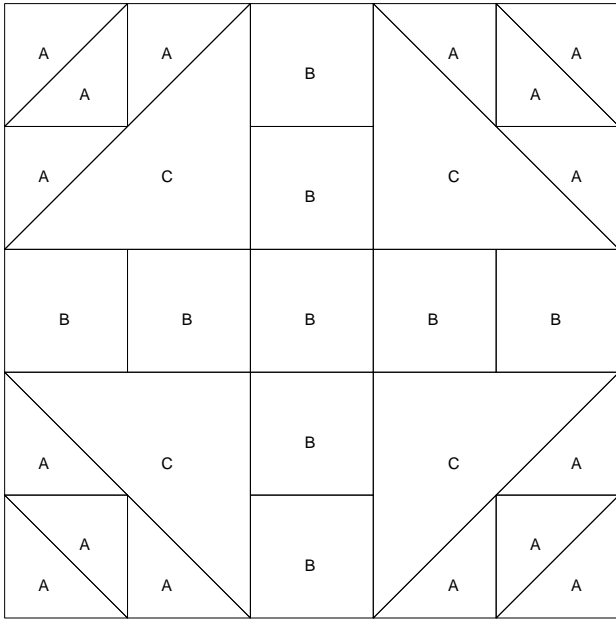

August How to Quilt Patterns

This month our patterns feature the Wild Goose Chase block and its Variations

Wild Goose Chase

Birds in the Air - 4 variations

Ducks and Ducklings - 3 variations

Hovering Hawks - 2 variations

Wild Goose Chase

Duck and Ducklings aka Wild Goose Chase
 Pattern for 10.00x10.00 block
 Key Block (16/50 actual size)

Duck and Ducklings aka Wild Goose Chase
 Pattern for 10.00x10.00 block
 Key Block (5/20 actual size)

Duck and Ducklings
 Pattern for 10.00x10.00 block
 Key Block (16/50 actual size)

Duck and Ducklings
 Pattern for 10.00x10.00 block
 Key Block (5/20 actual size)

Cutting Diagrams

Duck and Ducklings

Duck and Ducklings Pattern for 10.00x10.00 block
Key Block (16/50 actual size)

D

Duck and Ducklings Pattern for 10.00x10.00 block
Key Block (5/20 actual size)

Cutting Diagrams

28 patches

Patch Count

20 patches

4 patches

4 patches