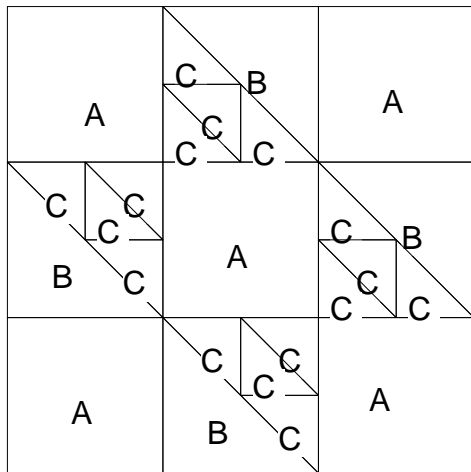

August How to Quilt Patterns

This month our patterns feature the Wild Goose Chase block and its Variations

Wild Goose Chase

Birds in the Air - 4 variations

Ducks and Ducklings - 3 variations

Hovering Hawks - 2 variations

Wild Goose Chase

Duck and Ducklings aka Wild Goose Chase
 Pattern for 10.00x10.00 block
 Key Block (16/50 actual size)

Duck and Ducklings aka Wild Goose Chase
 Pattern for 10.00x10.00 block
 Key Block (5/20 actual size)

1 patch

Hovering Hawks

Hovering Hawks

Pattern for 8.00x8.00 block
Key Block (2/5 actual size)

Hovering Hawks

Pattern for 8.00x8.00 block
Key Block (31/100 actual size)

Cutting Diagrams

Patch Count

Hovering Hawks

Hovering Hawks

Pattern for 9.00x9.00 block
Key Block (18/50 actual size)

Hovering Hawks

Pattern for 9.00x9.00 block
Key Block (27/100 actual size)

Cutting Diagrams

Patch Count