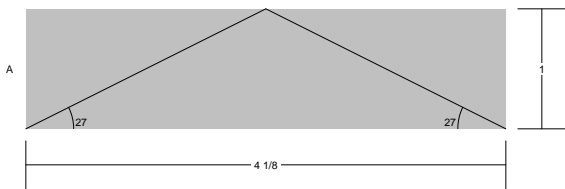

Cutting Diagrams

Patch Count