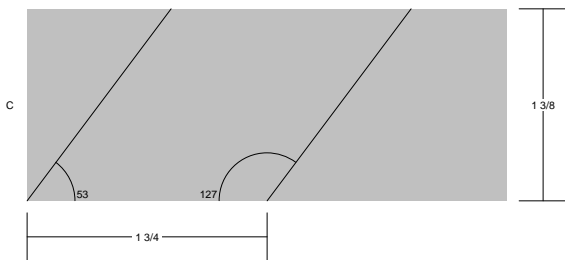

Cutting Diagrams

Patch Count