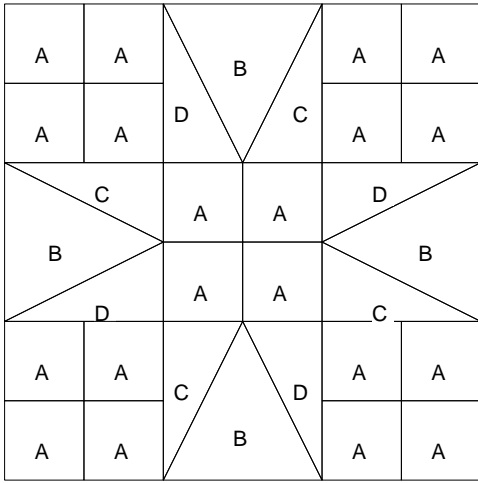

Garden Walk

Garden Walk

Pattern for 8.00x8.00 block
Key Block (31/100 actual size)

Cutting Diagrams

Patch Count

4 patches

Garden Walk

Pattern for 8.00x8.00 block
Key Block (43/100 actual size)

A

Garden Walk

Garden Walk Unit: E

Garden Walk Unit: A

Garden Walk Unit: C

Garden Walk Unit: G

Garden Walk Unit: D

Garden Walk Unit: J

Garden Walk Unit: H

Garden Walk Unit: K

Garden Walk Unit: I

Garden Walk Unit: B

Garden Walk Unit: F

Garden Walk Unit: F

2

Garden Walk Unit: G