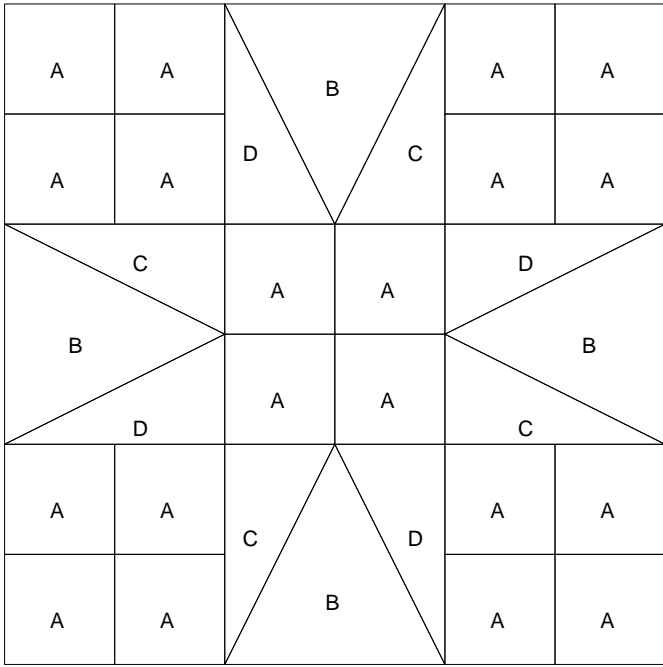

Garden Walk

Garden Walk

Pattern for 8.00x8.00 block
Key Block (31/100 actual size)

Cutting Diagrams

Patch Count

4 patches

Garden Walk

Pattern for 8.00x8.00 block
Key Block (43/100 actual size)

A

Garden Walk

Garden Walk Unit: E

Garden Walk Unit: A

Garden Walk Unit: C

Garden Walk Unit: G

Garden Walk Unit: D

Garden Walk Unit: J

Garden Walk Unit: H

Garden Walk Unit: K

Garden Walk Unit: I

Garden Walk Unit: B

Garden Walk Unit: F

Garden Walk Unit: F

2

Garden Walk Unit: G