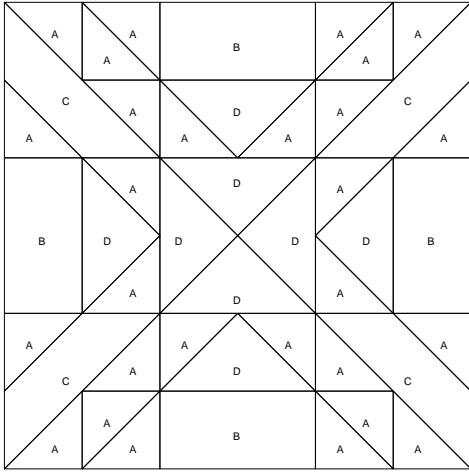

# Garden Path 2

**Garden Path 2**  
 Pattern for 9.00x9.00 block  
 Key Block (27/100 actual size)

Cutting Diagrams

Patch Count

**Garden Path 2**  
 Pattern for 9.00x9.00 block  
 Key Block (19/50 actual size)