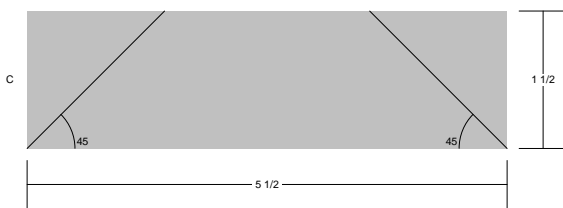

# Garden Path 2

**Garden Path 2**  
 Pattern for 9.00x9.00 block  
 Key Block (27/100 actual size)

Cutting Diagrams

Patch Count

**Garden Path 2**  
 Pattern for 9.00x9.00 block  
 Key Block (19/50 actual size)