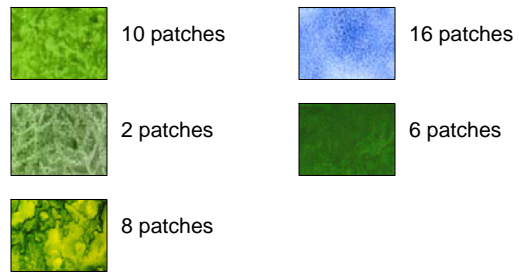

Frog

Frog

Pattern for 8.00x8.00 block
Key Block (31/100 actual size)

Cutting Diagrams

Patch Count

2 patches

2 patches

Frog

Pattern for 8.00x8.00 block
Key Block (43/100 actual size)