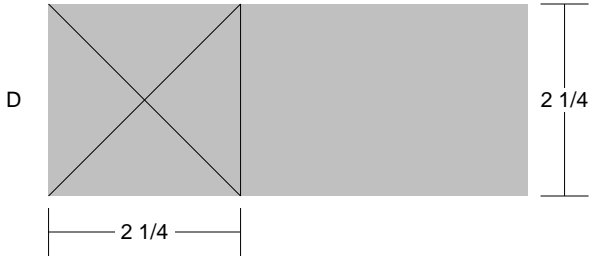

Frog

Frog

Pattern for 8.00x8.00 block
Key Block (31/100 actual size)

Cutting Diagrams

Patch Count

2 patches

2 patches

Frog

Pattern for 8.00x8.00 block
Key Block (43/100 actual size)