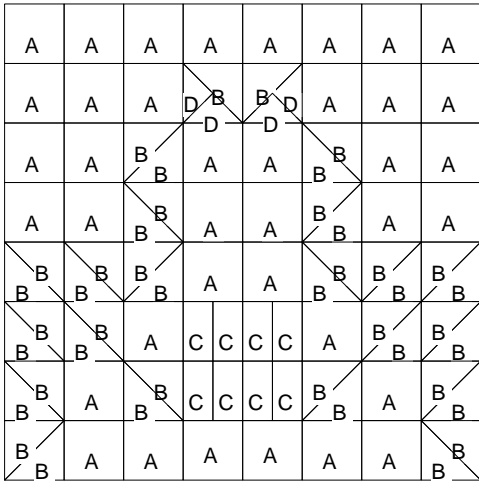

Frog

Frog

Pattern for 8.00x8.00 block
Key Block (31/100 actual size)

Cutting Diagrams

Patch Count

2 patches

2 patches

Frog

Pattern for 8.00x8.00 block
Key Block (43/100 actual size)