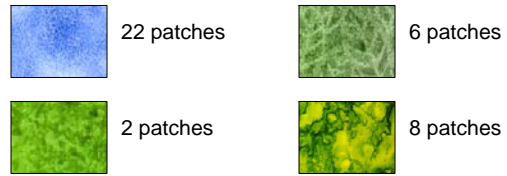

Frog

Frog

Pattern for 8.00x8.00 block
Key Block (31/100 actual size)

Cutting Diagrams

Patch Count

2 patches

2 patches

Frog

Pattern for 8.00x8.00 block
Key Block (43/100 actual size)