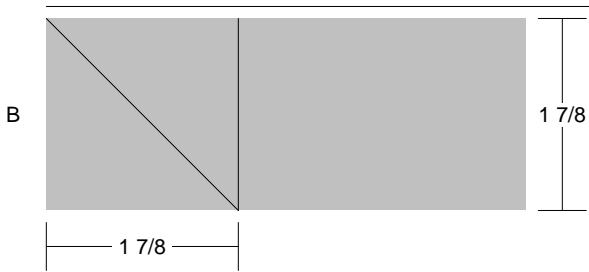

Frog

Frog

Pattern for 8.00x8.00 block
Key Block (31/100 actual size)

Cutting Diagrams

Patch Count

2 patches

2 patches

Frog

Pattern for 8.00x8.00 block
Key Block (43/100 actual size)