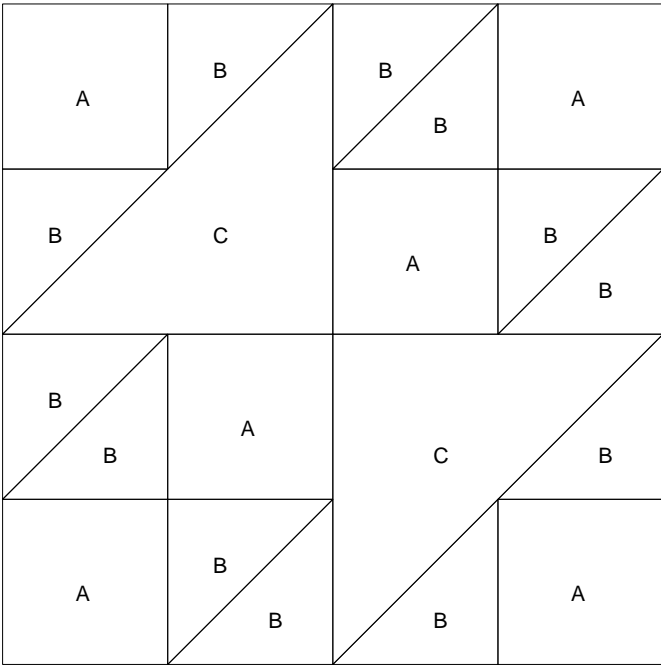

Fox & Geese

Fox & Geese

Pattern for 8.00x8.00 block
Key Block (31/100 actual size)

Cutting Diagrams

Patch Count

Fox & Geese
Pattern for 8.00x8.00 block
Key Block (43/100 actual size)

Fox & Geese

Fox & Geese Unit: A