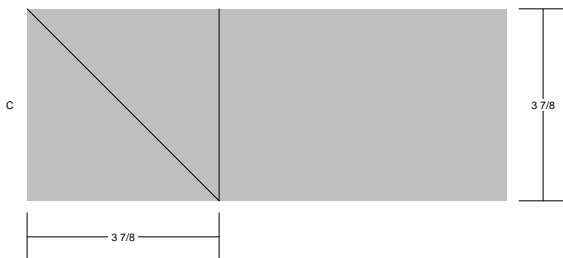

# Flying Kite

**Flying Kite**  
 Pattern for 8.00x8.00 block  
 Key Block (31/100 actual size)

Cutting Diagrams

Patch Count

Flying Kite  
Pattern for 8.00x8.00 block  
Key Block (43/100 actual size)