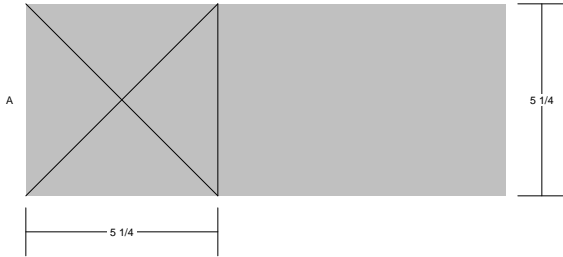

# Flying Kite

**Flying Kite**  
 Pattern for 8.00x8.00 block  
 Key Block (31/100 actual size)

Cutting Diagrams

Patch Count

Flying Kite  
Pattern for 8.00x8.00 block  
Key Block (43/100 actual size)