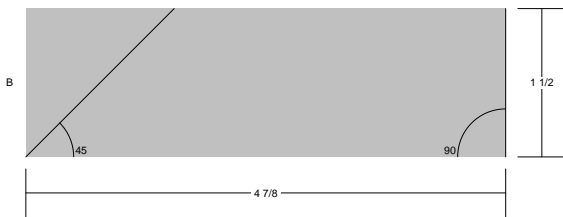

# Flying Kite

**Flying Kite**  
 Pattern for 8.00x8.00 block  
 Key Block (31/100 actual size)

Cutting Diagrams

Patch Count

Flying Kite  
Pattern for 8.00x8.00 block  
Key Block (43/100 actual size)