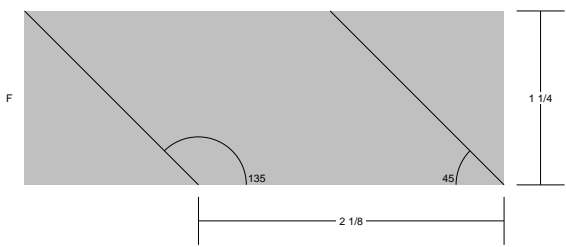

Flower and Fern

Flower and Fern
 Pattern for 12.00x12.00 block
 Key Block (1/5 actual size)

Cutting Diagrams

Patch Count

16 patches

24 patches

8 patches

16 patches

Flower and Fern
Pattern for 12.00x12.00 block
Key Block (29/100 actual size)