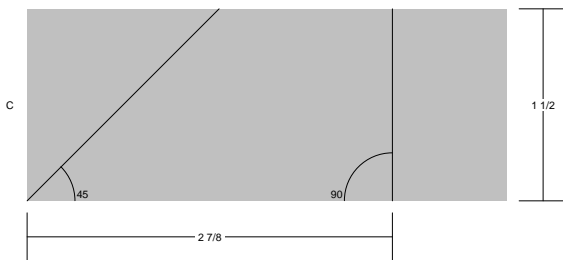

Patch Count