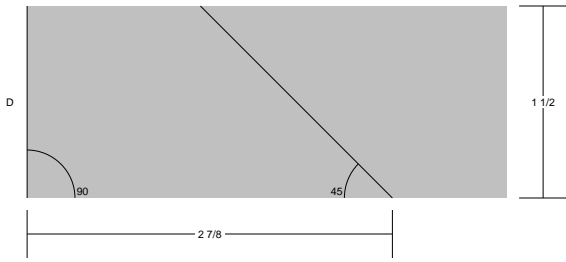

Flower and Fern

Flower and Fern
 Pattern for 12.00x12.00 block
 Key Block (1/5 actual size)

Cutting Diagrams

Patch Count

16 patches

24 patches

8 patches

16 patches

Flower and Fern
Pattern for 12.00x12.00 block
Key Block (29/100 actual size)