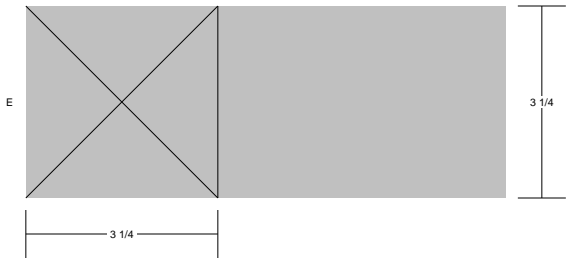

Flower and Fern

Flower and Fern
 Pattern for 12.00x12.00 block
 Key Block (1/5 actual size)

Cutting Diagrams

Patch Count

16 patches

24 patches

8 patches

16 patches

Flower and Fern
Pattern for 12.00x12.00 block
Key Block (29/100 actual size)