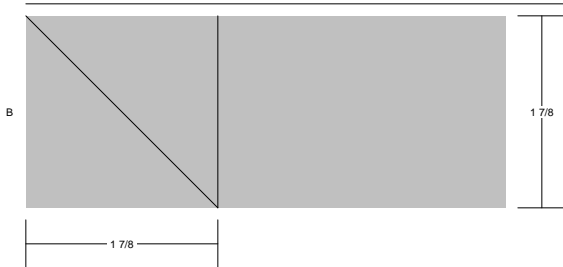

Patch Count