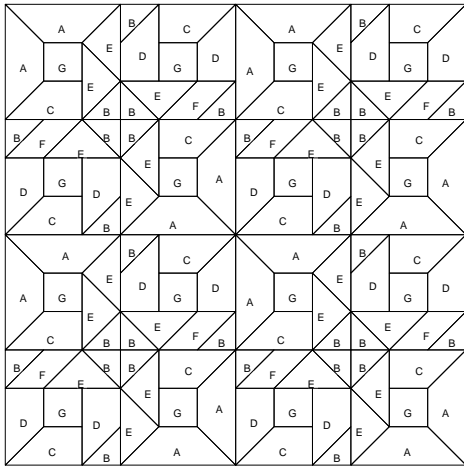

Cutting Diagrams

Patch Count