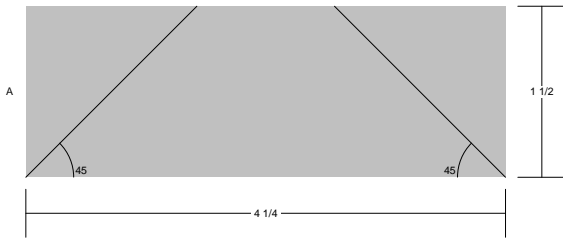

Cutting Diagrams