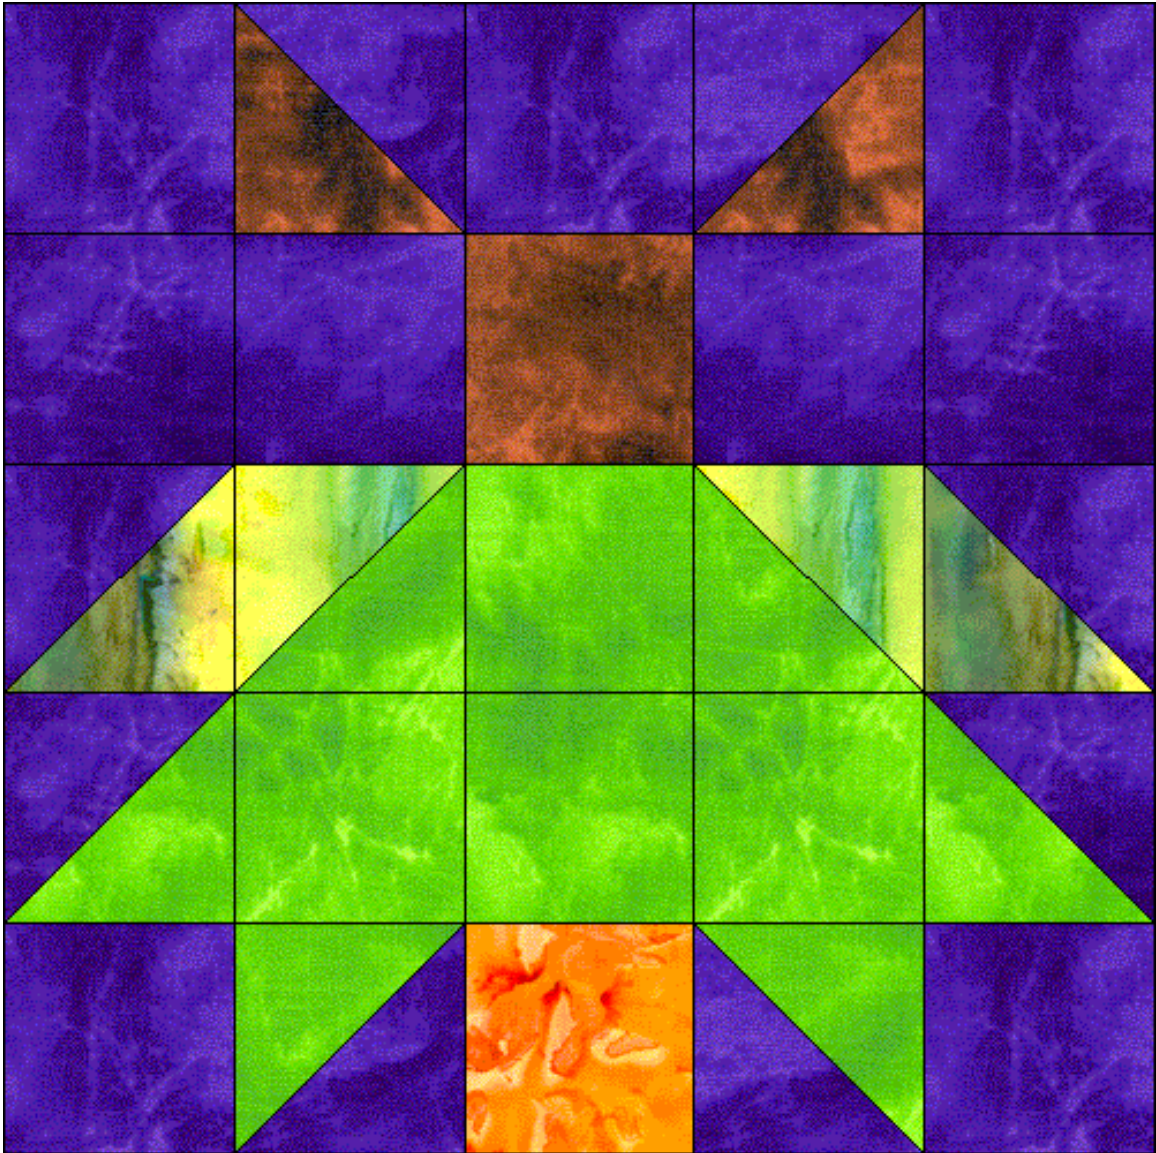

Firefly

Firefly
 Pattern for 10.00x10.00 block
 Key Block (5/20 actual size)

Cutting Diagrams

Patch Count

Firefly
Pattern for 10.00x10.00 block
Key Block (17/50 actual size)