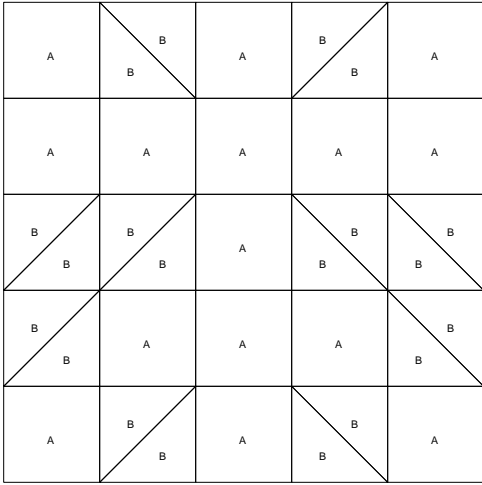

Firefly

Firefly
 Pattern for 10.00x10.00 block
 Key Block (5/20 actual size)

Cutting Diagrams

Patch Count

Firefly
Pattern for 10.00x10.00 block
Key Block (17/50 actual size)