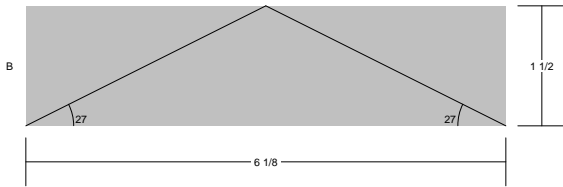

Cutting Diagrams

Patch Count