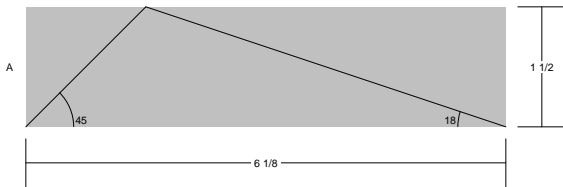

Cutting Diagrams

Patch Count