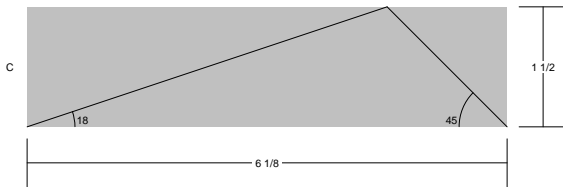

Cutting Diagrams

Patch Count