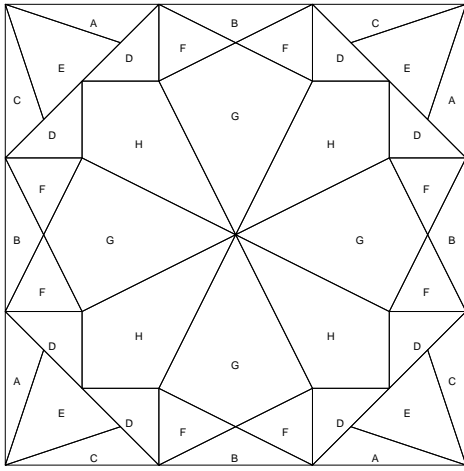

Firecrackers & Skyrockets