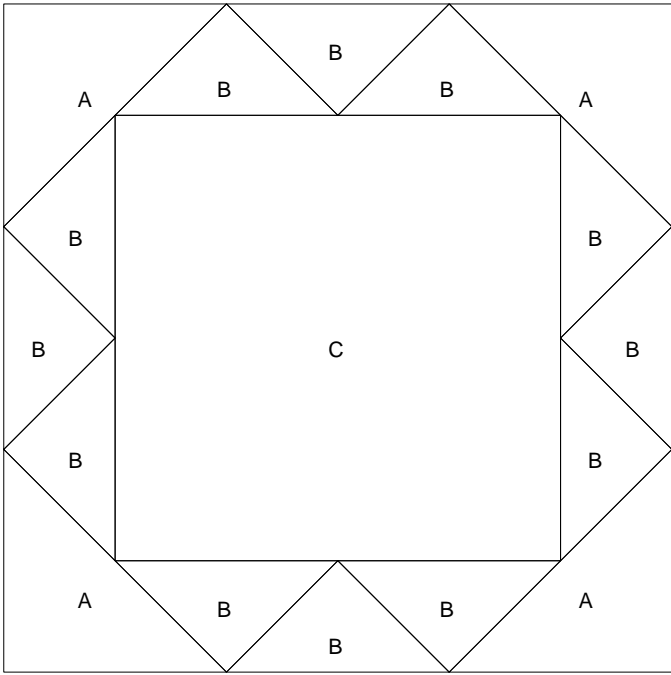

# Country Farm

Pattern for 12.00x12.00 block  
Key Block (29/100 actual size)

c

# Country Farm

Pattern for 12.00x12.00 block  
Key Block (1/5 actual size)

## Cutting Diagrams