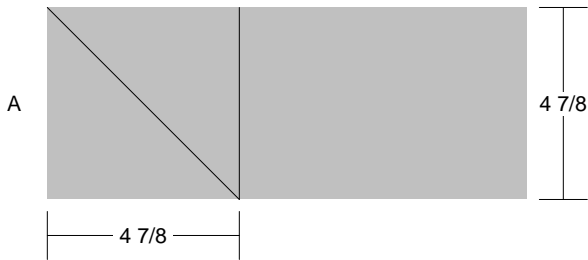

Cutting Diagrams