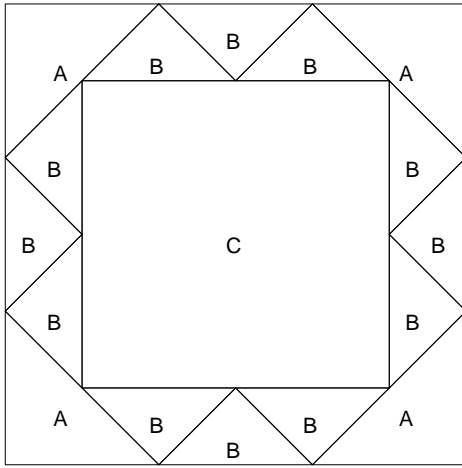

# Country Farm

Pattern for 12.00x12.00 block  
Key Block (29/100 actual size)

c

# Country Farm

Pattern for 12.00x12.00 block  
Key Block (1/5 actual size)

## Cutting Diagrams