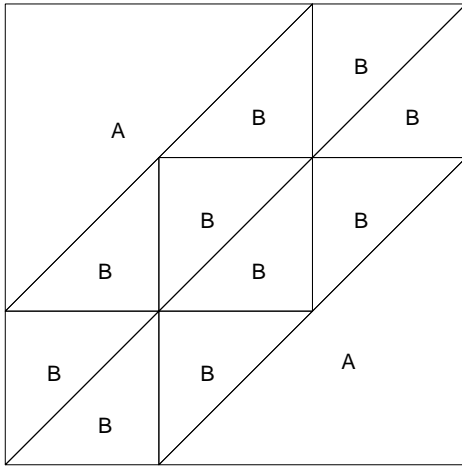

# Corn and Beans

Pattern for 12.00x12.00 block  
Key Block (29/100 actual size)

# Corn and Beans

Pattern for 12.00x12.00 block  
Key Block (1/5 actual size)