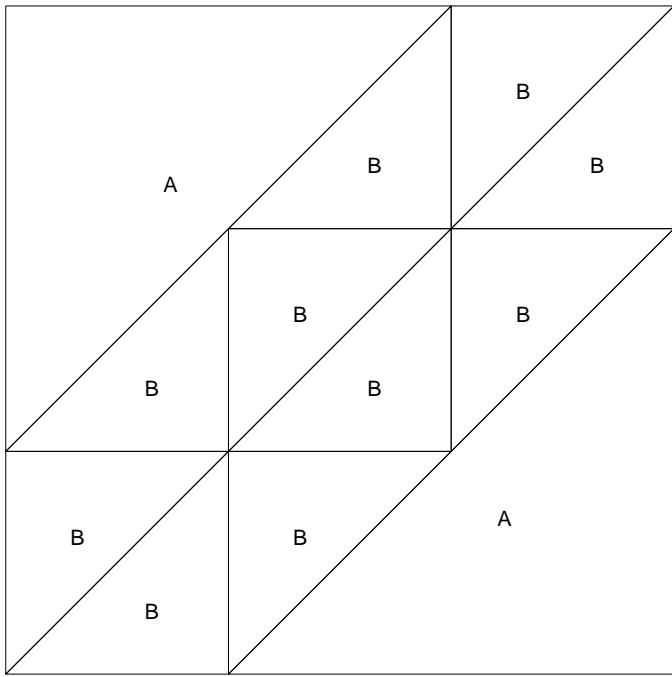

# Corn and Beans

# Corn and Beans

Pattern for 12.00x12.00 block  
Key Block (29/100 actual size)

# Corn and Beans

Pattern for 12.00x12.00 block  
Key Block (1/5 actual size)