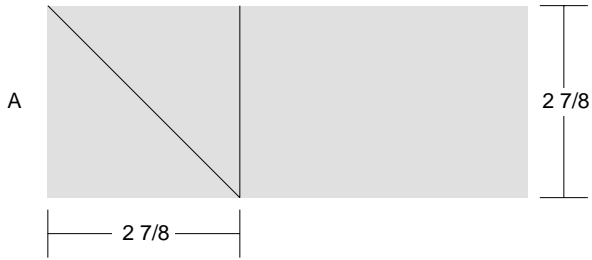

Constellation

Constellation

Key Block (43/100 actual size)

Constellation

Key Block (31/100 actual size)

Cutting Diagrams

Patch Count