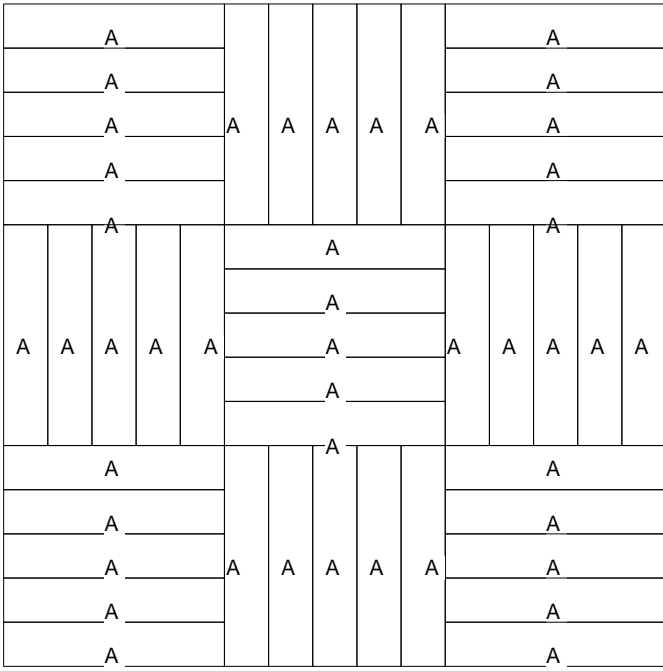

Colt's Corral

Colt's Corral

Pattern for 15.00x15.00 block
Key Block (23/100 actual size)

Colt's Corral

Pattern for 15.00x15.00 block
Key Block (8/50 actual size)

Cutting Diagrams

Patch Count

27 patches

18 patches