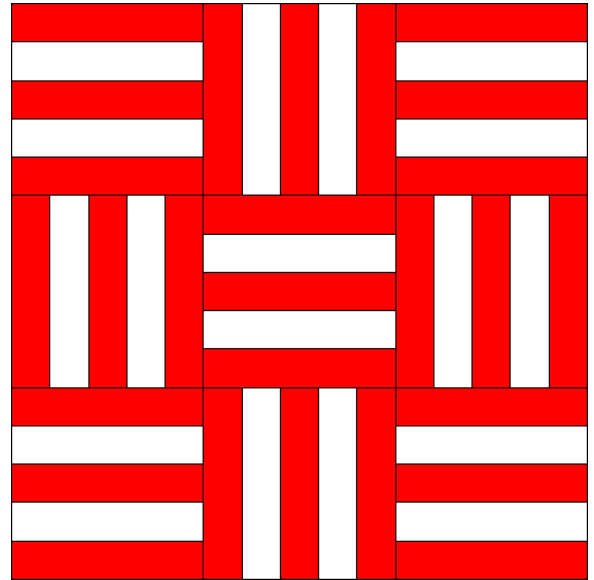

Colt's Corral

Colt's Corral

Pattern for 15.00x15.00 block
Key Block (23/100 actual size)

Colt's Corral

Pattern for 15.00x15.00 block
Key Block (8/50 actual size)

Cutting Diagrams

Patch Count

27 patches

18 patches