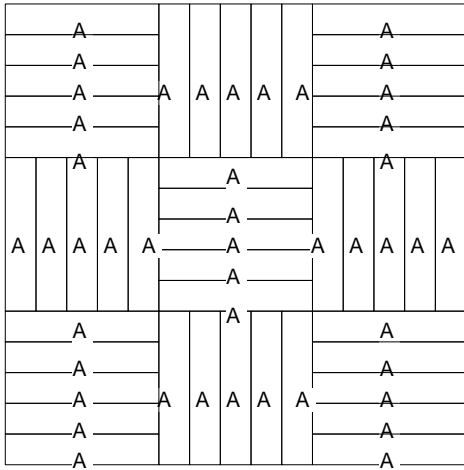

Colt's Corral

Colt's Corral

Pattern for 15.00x15.00 block
Key Block (23/100 actual size)

Colt's Corral

Pattern for 15.00x15.00 block
Key Block (8/50 actual size)

Cutting Diagrams

Patch Count

27 patches

18 patches