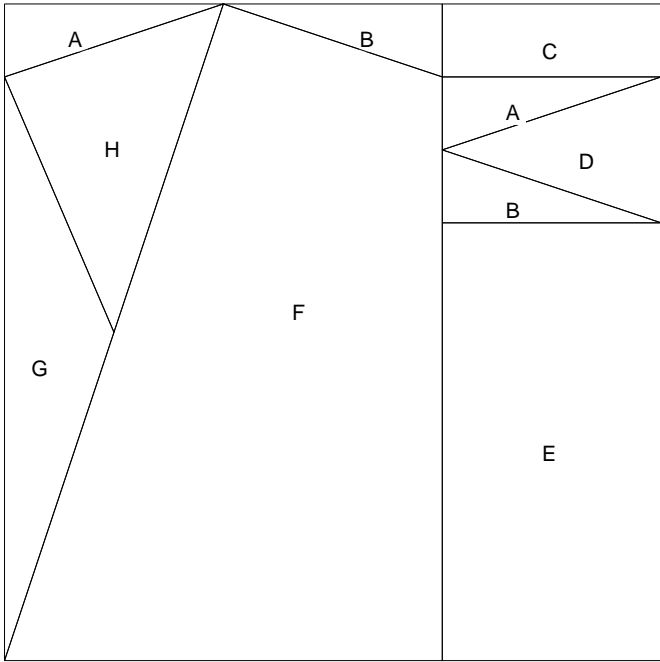

# Chicken

Pattern for 9.00x9.00 block  
Key Block (27/100 actual size)

## Cutting Diagrams

# Chicken

Pattern for 9.00x9.00 block  
Key Block (19/50 actual size)

F