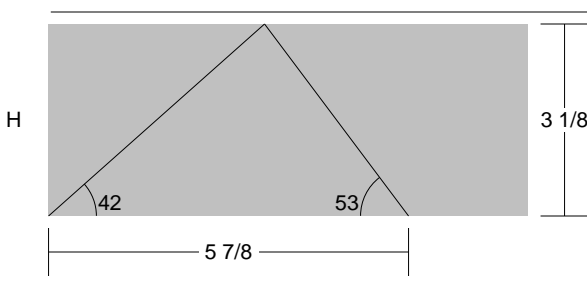

# Chicken

Chicken Unit: B

# Chicken

Pattern for 9.00x9.00 block  
Key Block (27/100 actual size)

## Cutting Diagrams

# Chicken

Pattern for 9.00x9.00 block  
Key Block (19/50 actual size)

F