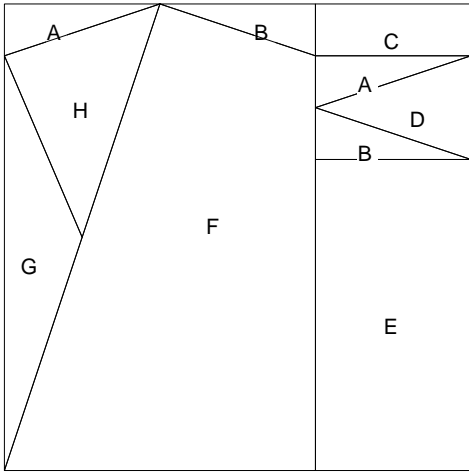

# Chicken

Chicken Unit: B

# Chicken

Pattern for 9.00x9.00 block  
Key Block (27/100 actual size)

## Cutting Diagrams

# Chicken

Pattern for 9.00x9.00 block  
Key Block (19/50 actual size)

F