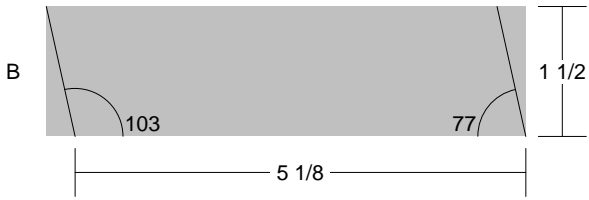

Butterfly

Butterfly

Pattern for 9.00x9.00 block
Key Block (19/50 actual size)

A

B

C

D

E

Butterfly

Pattern for 9.00x9.00 block
Key Block (27/100 actual size)

Cutting Diagrams

Patch Count

4 patches

2 patches

2 patches

2 patches