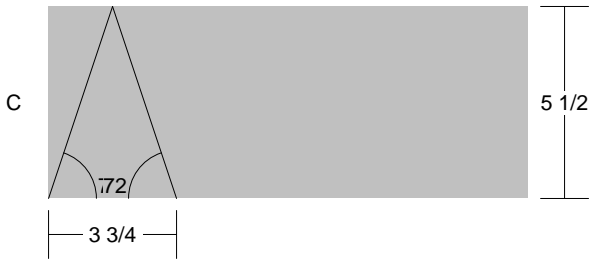

Butterfly

Butterfly

Pattern for 9.00x9.00 block
Key Block (19/50 actual size)

A

B

C

D

E

Butterfly

Pattern for 9.00x9.00 block
Key Block (27/100 actual size)

Cutting Diagrams

Patch Count

4 patches

2 patches

2 patches

2 patches