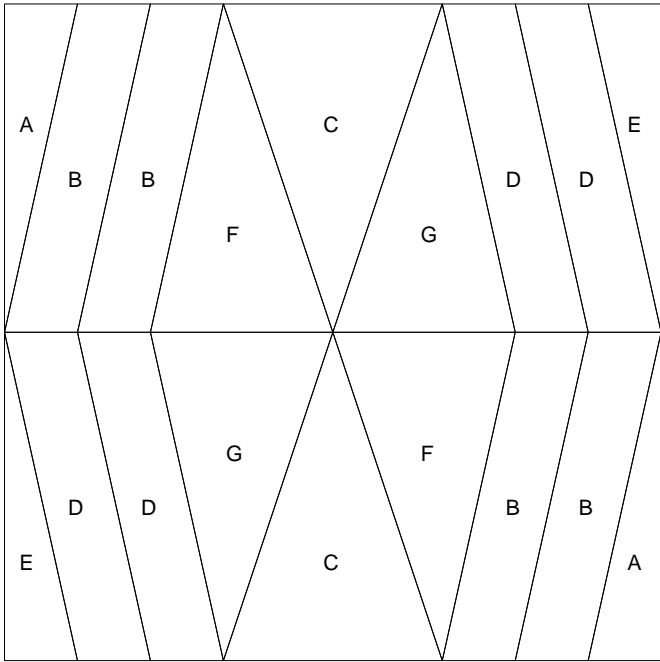

Butterfly

Butterfly

Pattern for 9.00x9.00 block
Key Block (19/50 actual size)

A

B

C

D

E

Butterfly

Pattern for 9.00x9.00 block
Key Block (27/100 actual size)

Cutting Diagrams

Patch Count

4 patches

2 patches

2 patches

2 patches