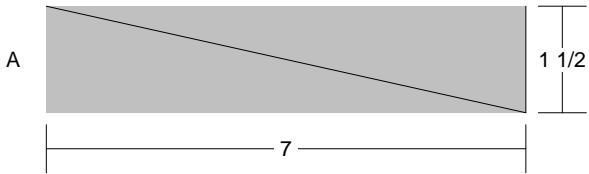

Butterfly

Butterfly

Pattern for 9.00x9.00 block
Key Block (19/50 actual size)

A

B

C

D

E

Butterfly

Pattern for 9.00x9.00 block
Key Block (27/100 actual size)

Cutting Diagrams

Patch Count

4 patches

2 patches

2 patches

2 patches