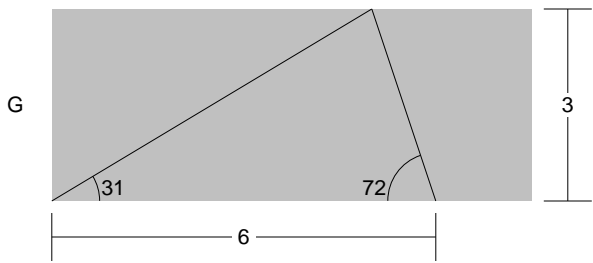

Butterfly

Butterfly

Pattern for 9.00x9.00 block
Key Block (19/50 actual size)

A

B

C

D

E

Butterfly

Pattern for 9.00x9.00 block
Key Block (27/100 actual size)

Cutting Diagrams

Patch Count

4 patches

2 patches

2 patches

2 patches