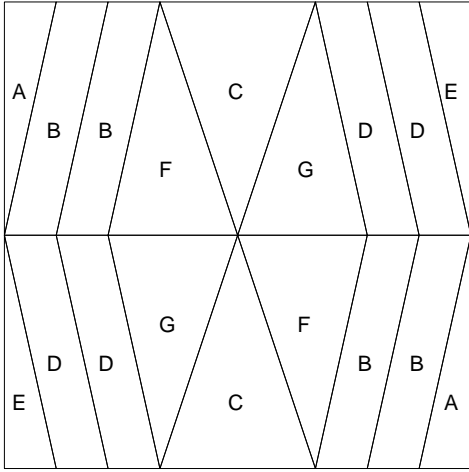

Butterfly

Butterfly

Pattern for 9.00x9.00 block
Key Block (19/50 actual size)

A

B

C

D

E

Butterfly

Pattern for 9.00x9.00 block
Key Block (27/100 actual size)

Cutting Diagrams

Patch Count

4 patches

2 patches

2 patches

2 patches