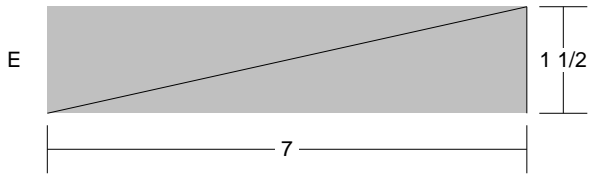

Butterfly

Butterfly

Pattern for 9.00x9.00 block
Key Block (19/50 actual size)

A

B

C

D

E

Butterfly

Pattern for 9.00x9.00 block
Key Block (27/100 actual size)

Cutting Diagrams

Patch Count

4 patches

2 patches

2 patches

2 patches