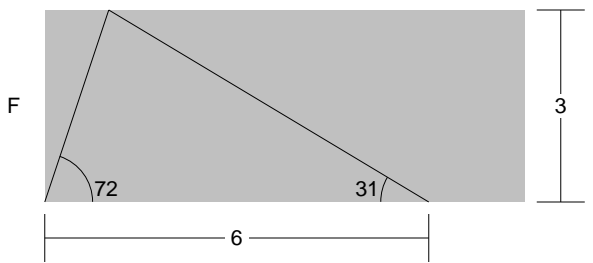

Butterfly

Butterfly

Pattern for 9.00x9.00 block
Key Block (19/50 actual size)

A

B

C

D

E

Butterfly

Pattern for 9.00x9.00 block
Key Block (27/100 actual size)

Cutting Diagrams

Patch Count

4 patches

2 patches

2 patches

2 patches