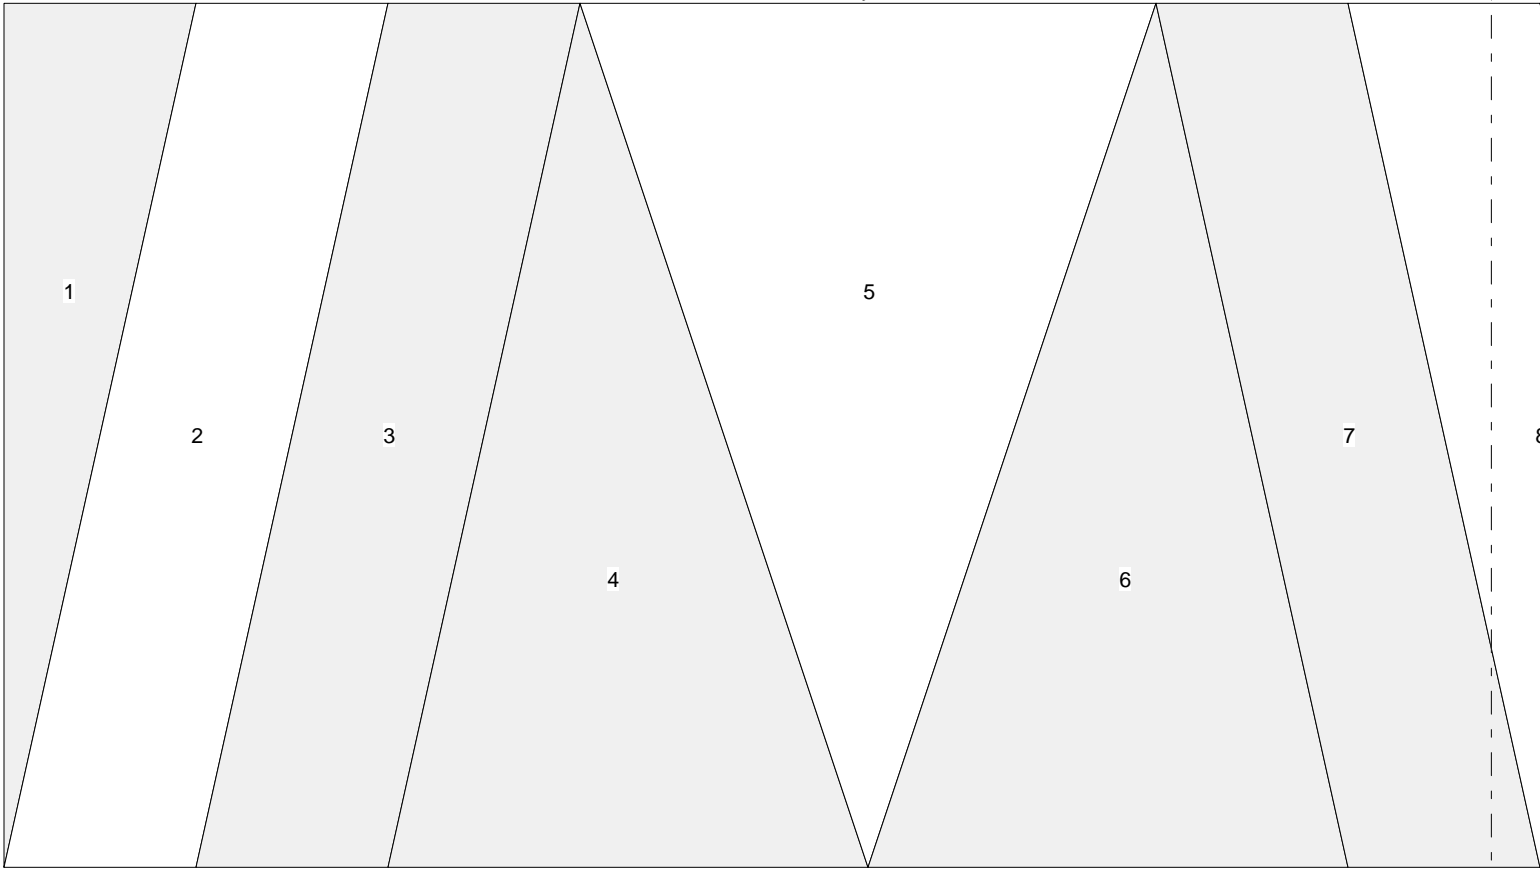

Butterfly

Butterfly Unit: A