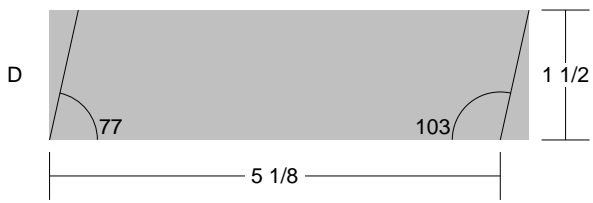

Butterfly

Butterfly

Pattern for 9.00x9.00 block
Key Block (19/50 actual size)

A

B

C

D

E

Butterfly

Pattern for 9.00x9.00 block
Key Block (27/100 actual size)

Cutting Diagrams

Patch Count

4 patches

2 patches

2 patches

2 patches