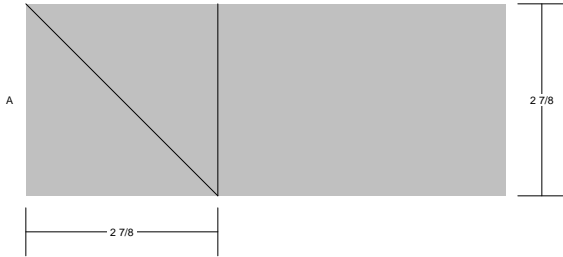

Broken Wheel

Broken Wheel
 Pattern for 12.00x12.00 block
 Key Block (1/5 actual size)

Cutting Diagrams

Patch Count

Broken Wheel
Pattern for 12.00x12.00 block
Key Block (29/100 actual size)