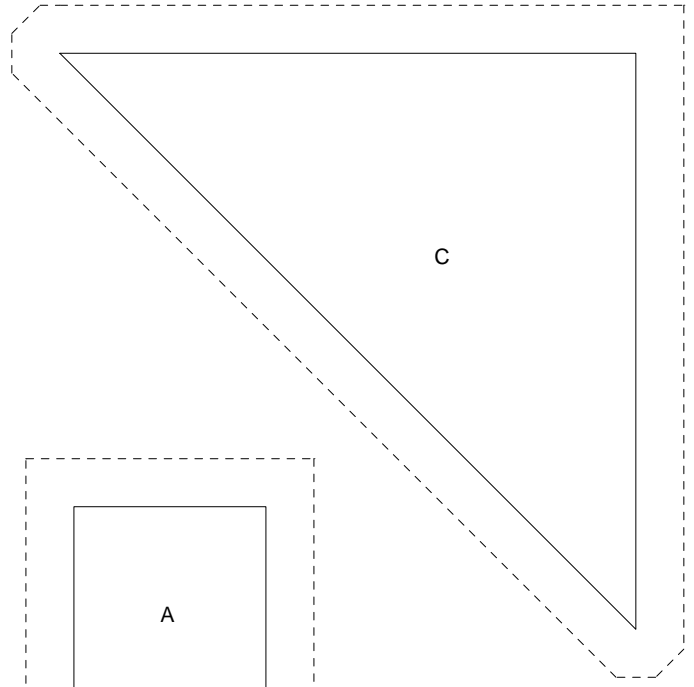

# Bridle Path

# Bridle Path

Pattern for 12.00x12.00 block  
Key Block (29/100 actual size)

# Bridle Path

Pattern for 12.00x12.00 block  
Key Block (1/5 actual size)

## Cutting Diagrams