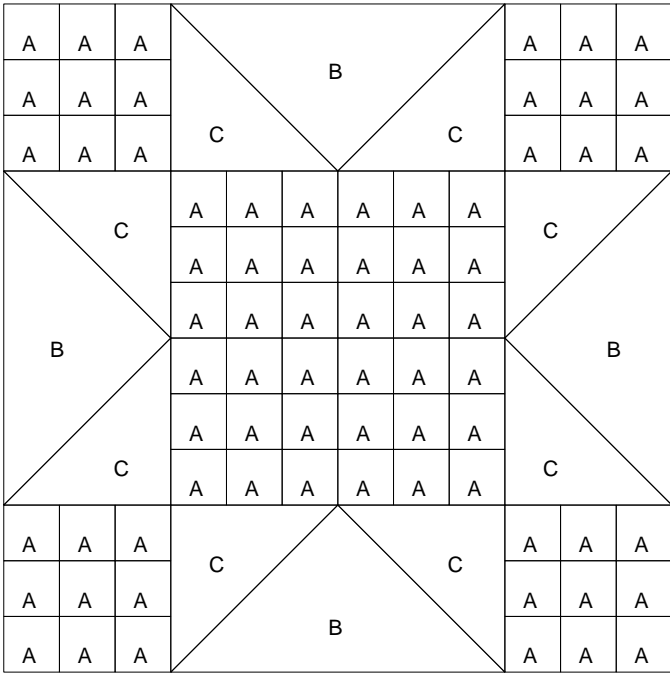

# Bridle Path

# Bridle Path

Pattern for 12.00x12.00 block  
Key Block (29/100 actual size)

# Bridle Path

Pattern for 12.00x12.00 block  
Key Block (1/5 actual size)

## Cutting Diagrams