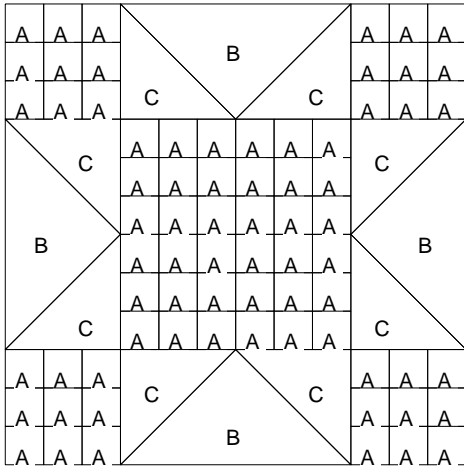

# Bridle Path

# Bridle Path

Pattern for 12.00x12.00 block  
Key Block (29/100 actual size)

# Bridle Path

Pattern for 12.00x12.00 block  
Key Block (1/5 actual size)

## Cutting Diagrams