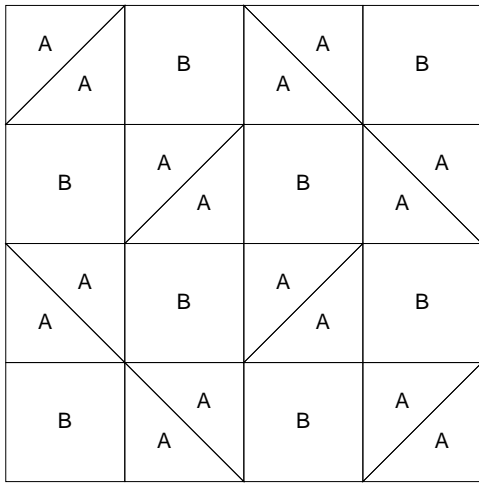

# Bouncing Betty

# Bouncing Betty

Key Block (43/100 actual size)

# Bouncing Betty

Key Block (31/100 actual size)