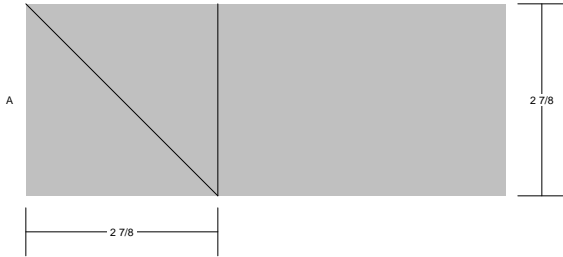

Cutting Diagrams