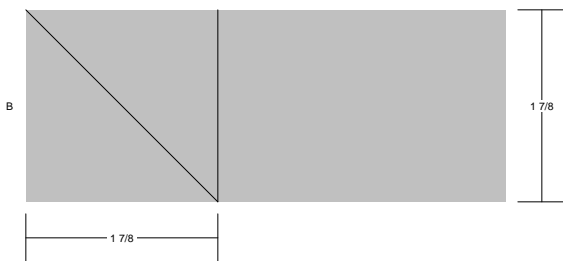

Patch Count