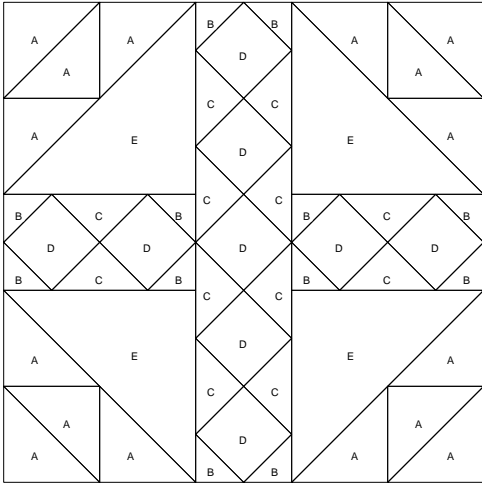

Cutting Diagrams

Patch Count