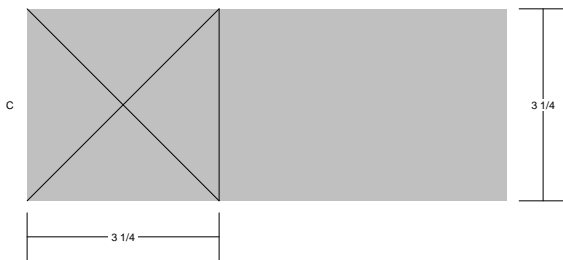

Patch Count