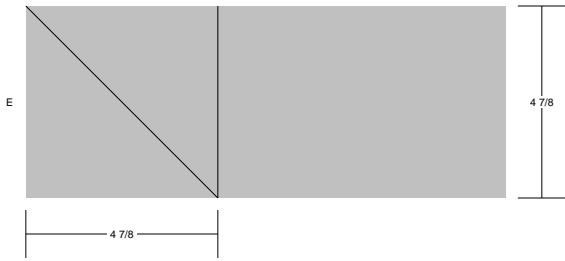

Bird's Nest

Bird's Nest
 Pattern for 10.00x10.00 block
 Key Block (5/20 actual size)

Cutting Diagrams

Patch Count

Bird's Nest
 Pattern for 10.00x10.00 block
 Key Block (17/50 actual size)