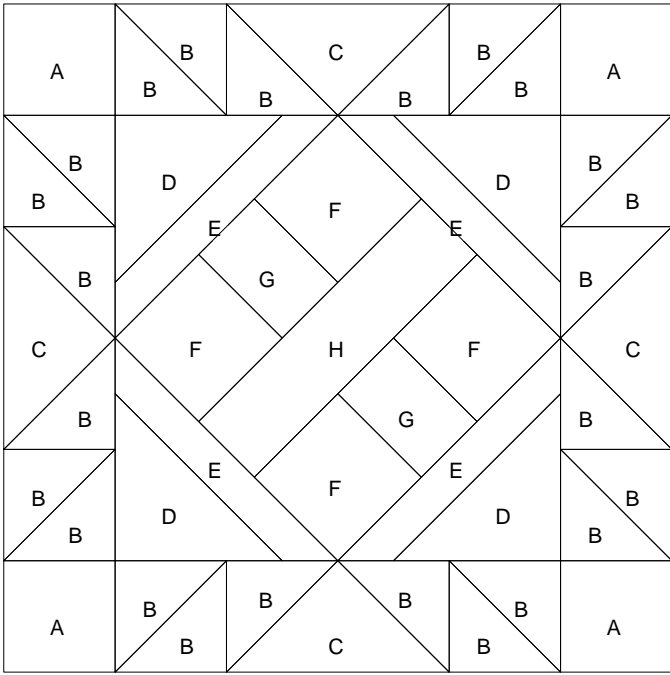

Arizona's Cactus Flower

Arizona's Cactus Flower

Pattern for 12.00x12.00 block
Key Block (1/5 actual size)

Cutting Diagrams

Patch Count

4 patches

4 patches

4 patches

2 patches

1 patch

Arizona's Cactus Flower

Pattern for 12.00x12.00 block
Key Block (29/100 actual size)

H

G

B

F