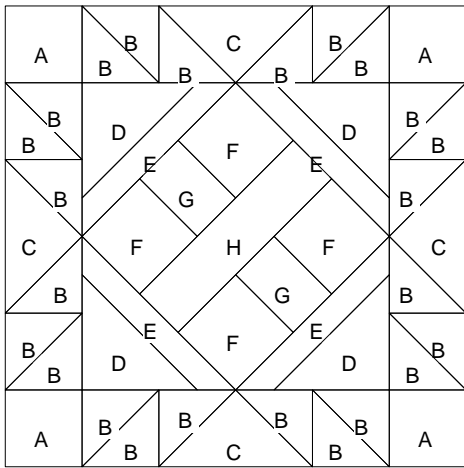

Arizona's Cactus Flower

Arizona's Cactus Flower

Pattern for 12.00x12.00 block
Key Block (1/5 actual size)

Cutting Diagrams

Patch Count

4 patches

4 patches

4 patches

2 patches

1 patch

Arizona's Cactus Flower

Pattern for 12.00x12.00 block
Key Block (29/100 actual size)

H

G

B

F