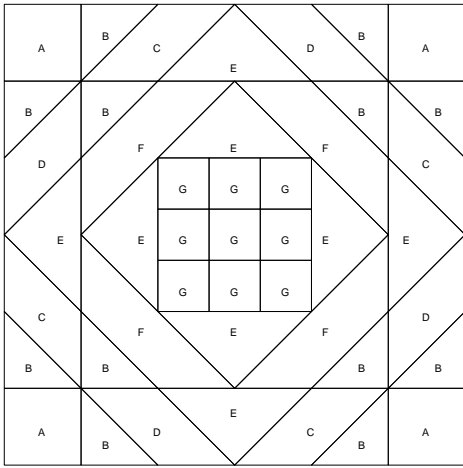

Afternoon Shadows