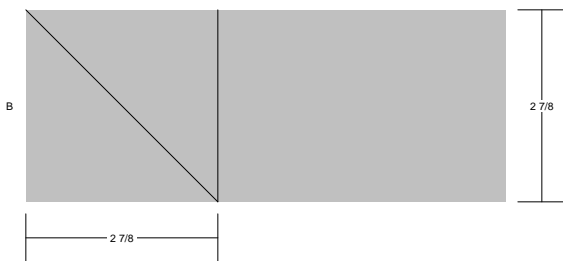

Patch Count