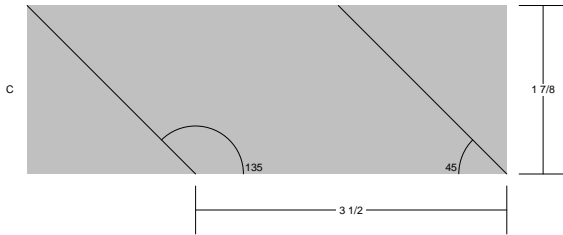

Patch Count