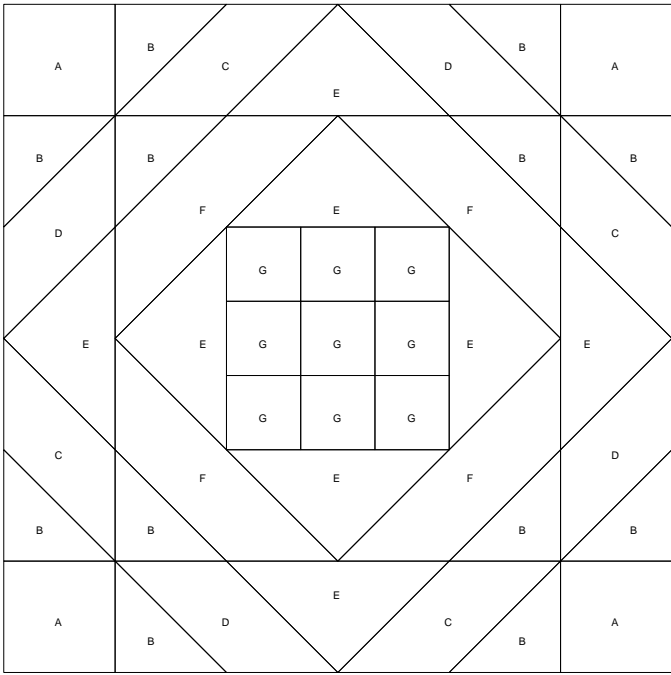

# Afternoon Shadows

Pattern for 12.00x12.00 block  
Key Block (1/5 actual size)

## Cutting Diagrams

## Patch Count

Afternoon Shadows  
 Pattern for 12.00x12.00 block  
 Key Block (29/100 actual size)

B

D

E

A

G